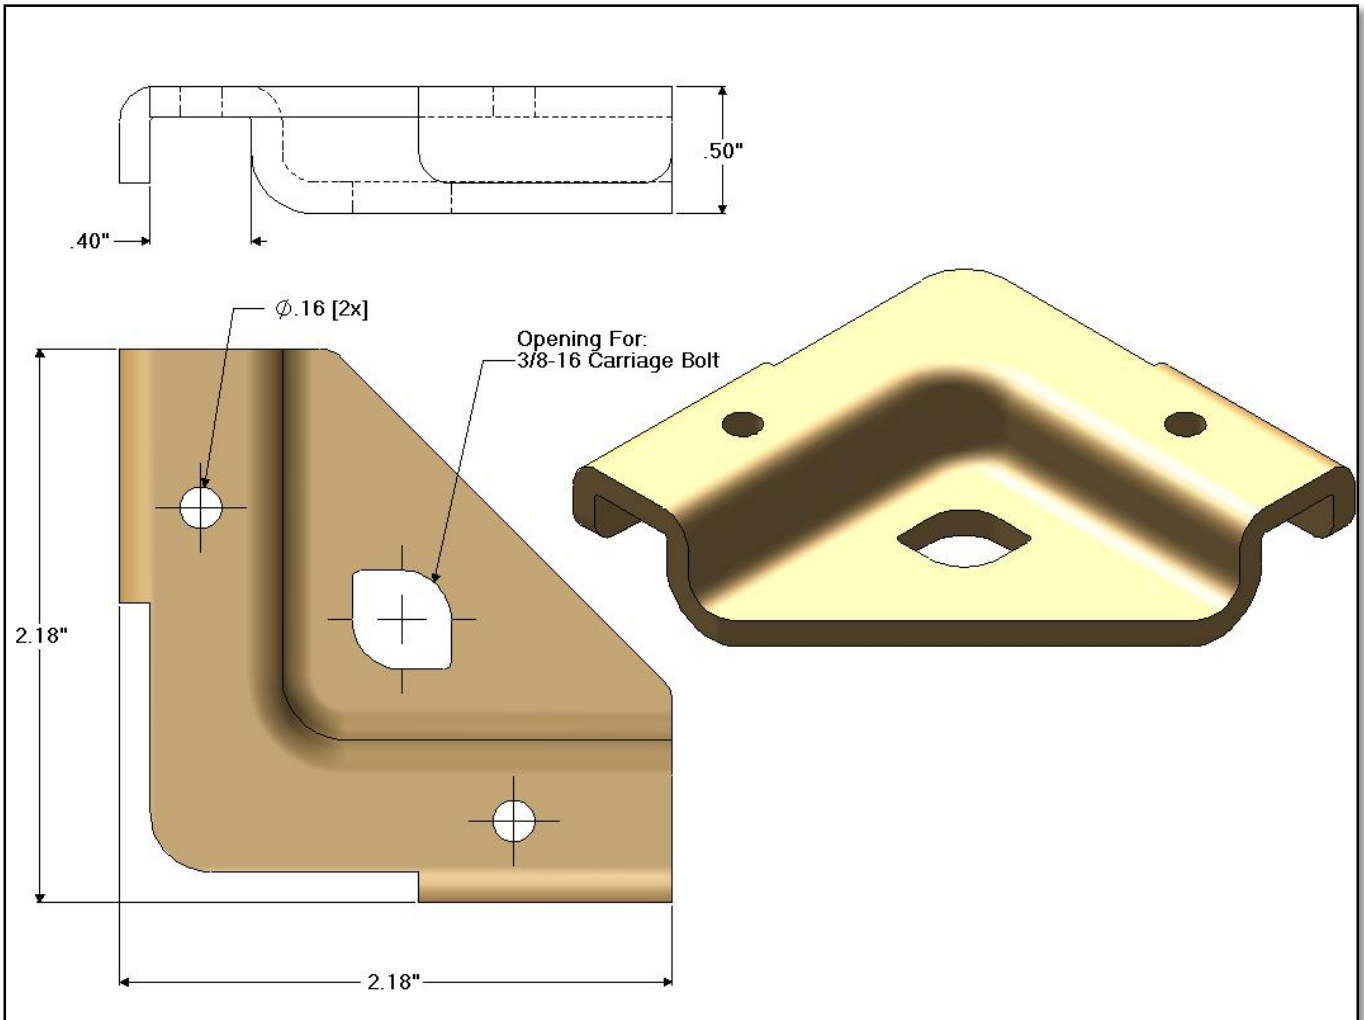

CC - Corner Clamp Bracket

Notes:

- Finish: zinc yellow

Specifications subject to change. Please contact CSF Customer Service for more information.