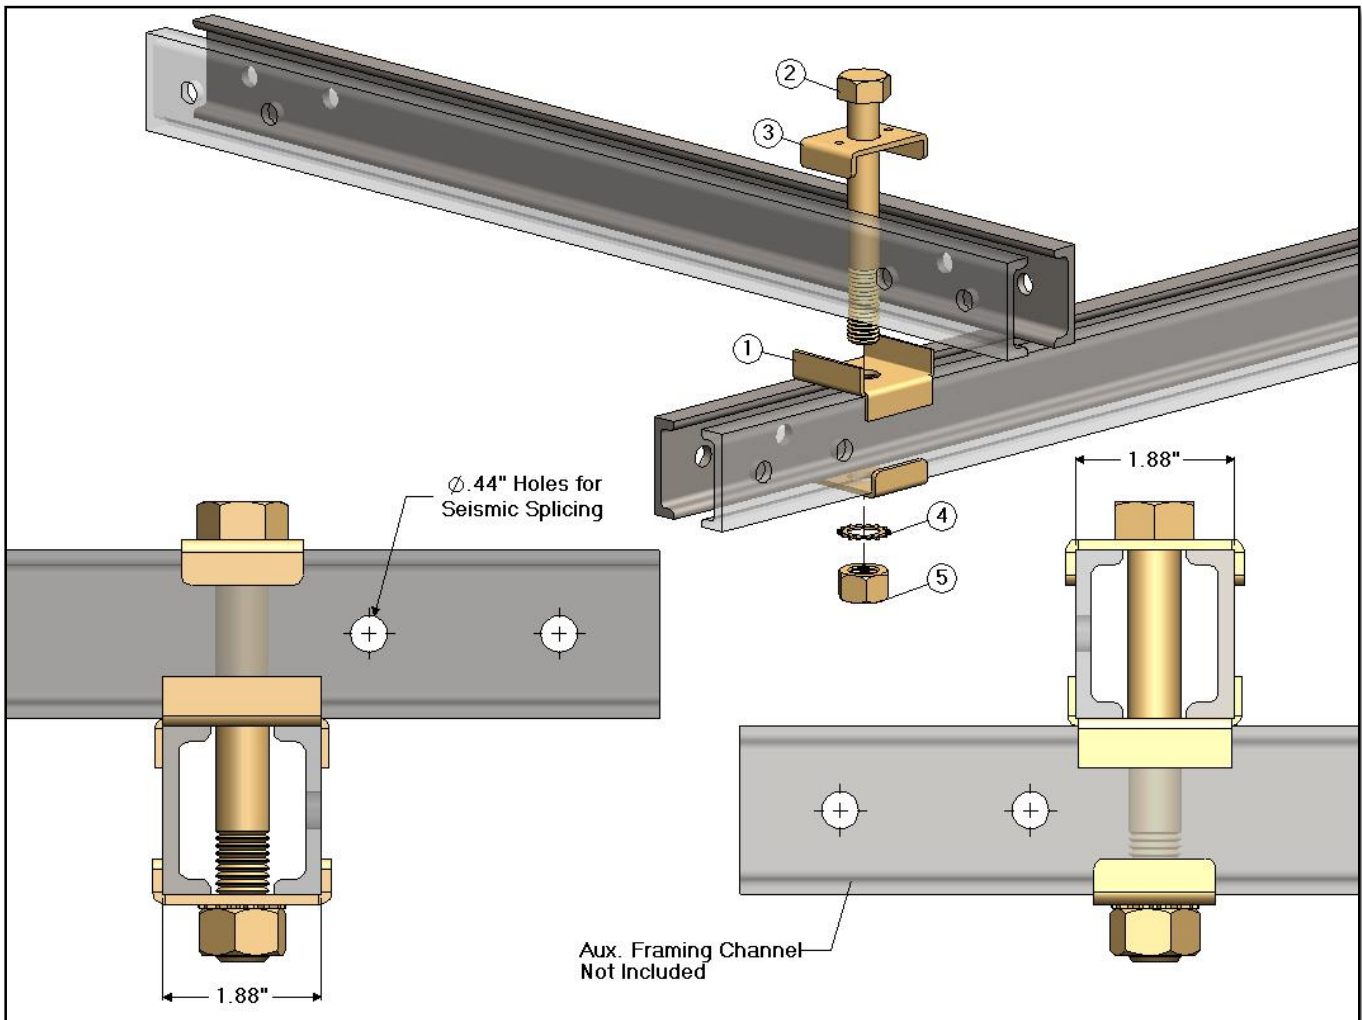

CAF2902 - Aux. Framing Channel Connection Crossover Kit

CAF2902 - Aux. Framing Channel Connection Crossover Kit

Item	CSF P/N#	QTY	Description
1	FC326	1	Aux. Framing Channel Crossover Clip
2	HH1215	1	5/8-11 HHCS x 5.00" Length
3	FC316	2	Framing Clip
4	LWE158	1	5/8-11 External Tooth Lock Washer
5	HN148	1	5/8-11 Hex Nut

Notes:

- Aux. Framing Channel - Not Included
- Hardware finish is zinc yellow.

Specifications subject to change. Please contact CSF Customer Service for more information.