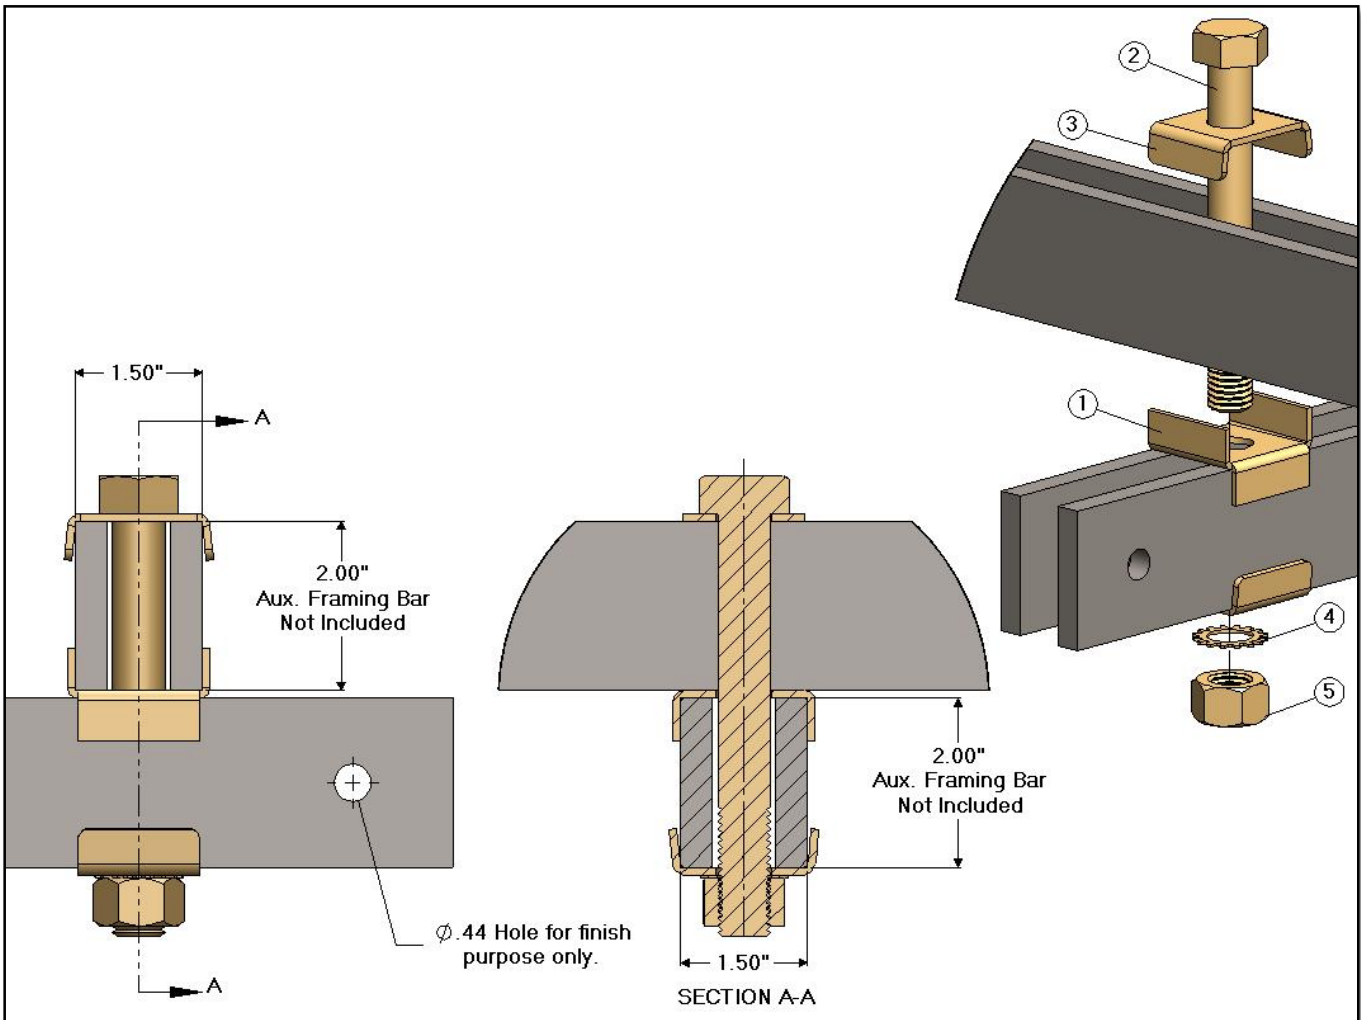

CAF2901 - Aux. Framing Bar Connection Cross Over

CAF2901 - Aux. Framing Bar Connection Cross Over

Item	CSF P/N#	QTY	Description
1	FC323	1	Aux. Framing Bar Cross Over Clip
2	HH1215	1	5/8-11 HHCS x 5.00" Length
3	FC313	2	Framing Clip
4	LWE158	1	5/8" External Tooth Lock Washer
5	HN148	1	5/8-11 Hex Nut

Notes:
 - Aux. Framing Bar - Not Included
 - Hardware finish is zinc yellow.