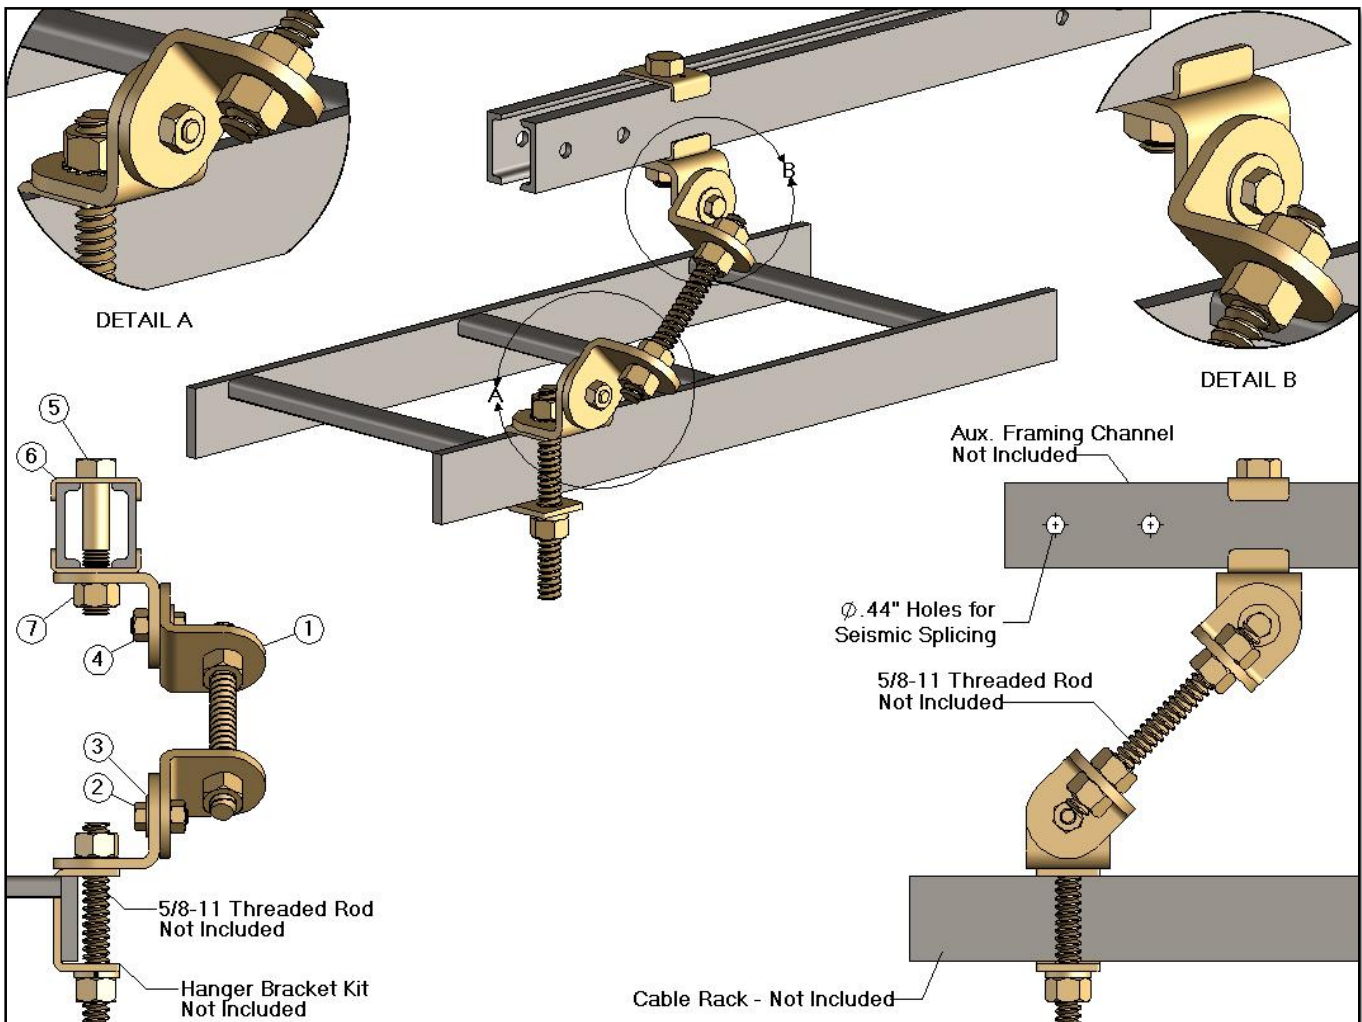

BCR6203 - Brace Kit from Cable Rack to Aux. Channel

BCR6203 - Brace Kit from C/R to Aux. Channel

Item	CSF P/N#	QTY	Description
1	BB1	4	Bracing Bracket
2	HH1005	2	3/8-16 HHCS x 1.00" Length
3	FW166	2	3/8" Flat Washer
4	HN146	2	3/8" Hex Nut
5	HH1210	1	5/8-11 HHCS x 3.25" Length
6	FC316	2	Framing Clip
7	HN148	7	5/8" Hex Nut

Notes:

- Aux. Framing Channel - Not Included
- 5/8-11 Threaded Rod - Not Included
- Cable Rack - Not Included
- Hanger Bracket - Not Included
- Hardware finish is zinc yellow.