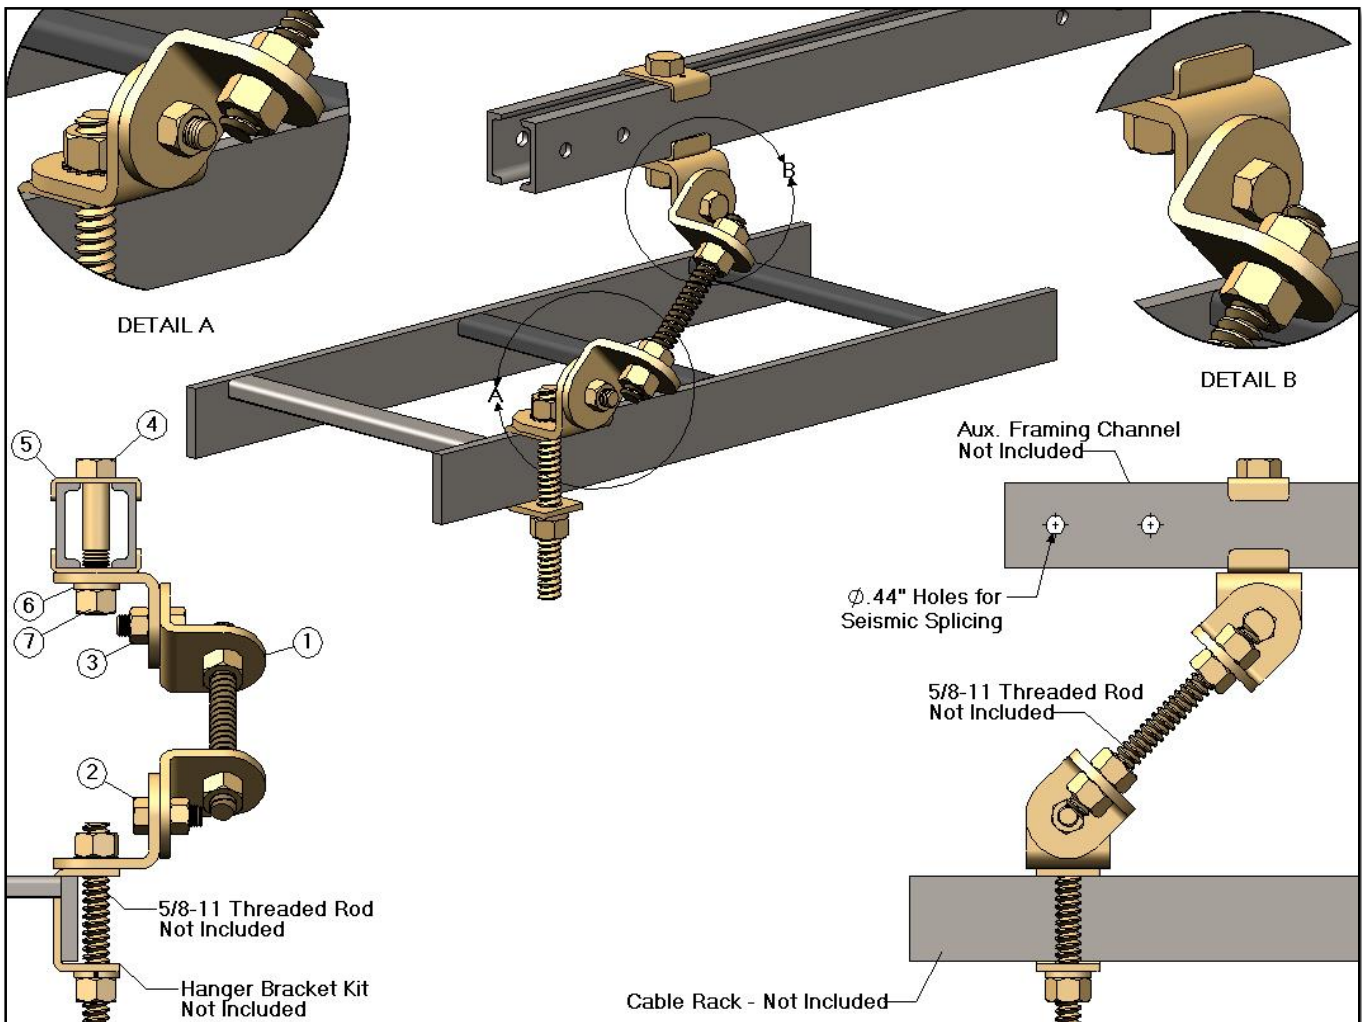

BCR6201C - Brace Kit from Cable Rack to Aux. Channel

BCR6201C - Brace Kit from Cable Rack to Aux. Channel

Item	CSF P/N#	QTY	Description
1	BB1	4	Bracing Bracket
2	HH1104	2	1/2-13 HHCS x 1.25" Length
3	HN147	2	1/2-13 Hex Nut
4	HH1210	1	5/8-11 HHCS x 3.25" Length
5	FC316	2	Framing Clip
6	LW158	1	5/8" Spring Lock Washer
7	HN148	5	5/8" Hex Nut

Notes:

- Aux. Framing Channel - Not Included
- 5/8-11 Threaded Rod - Not Included
- Cable Rack - Not Included
- Hanger Bracket Kit - Not Included
- Hardware finish is zinc yellow.

Specifications subject to change. Please contact CSF Customer Service for more information.