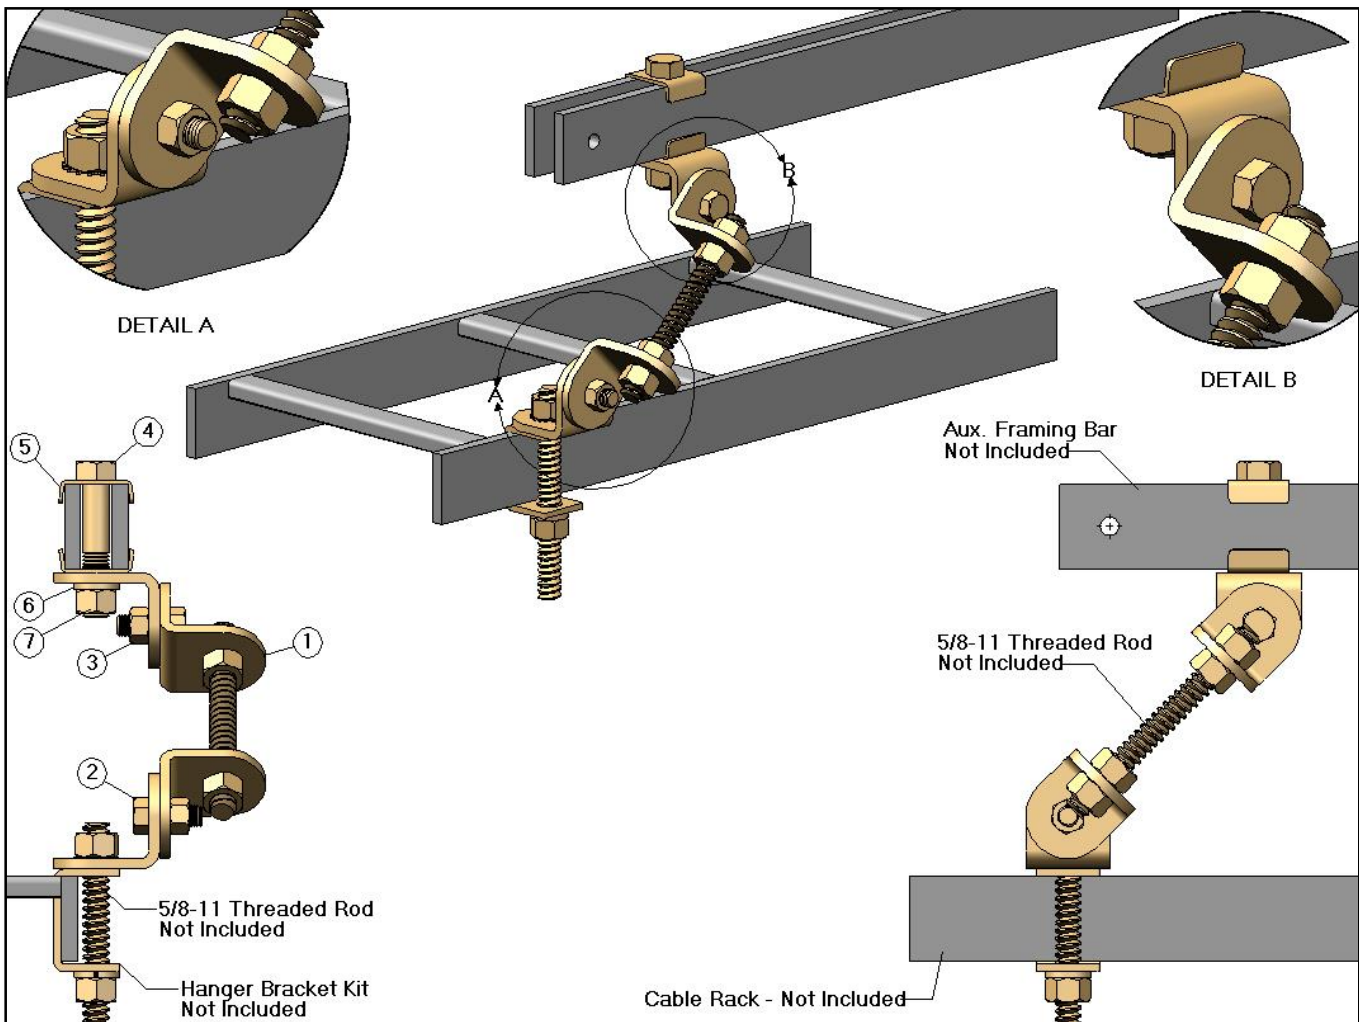

BCR6201 - Brace Kit from C/R to Aux. Framing Bar

BCR6201- Brace Kit from C/R to Aux. Framing Bar

Item	CSF P/N#	QTY	Description
1	BB1	4	Bracing Bracket
2	HH1104	2	1/2-13 HHCS x 1.25" Length
3	HN147	2	1/2-13 Hex Nut
4	HH1210	1	5/8-11 HHCS x 3.25" Length
5	FC313	2	Framing Clip
6	LW158	1	5/8" Spring Lock Washer
7	HN148	5	5/8" Hex Nut

Notes:

- Aux. Framing Bar - Not Included
- 5/8-11 Threaded Rod - Not Included
- Finish: zinc yellow
- Cable Rack - Not Included
- Hanger Bracket - Not Included

Specifications subject to change. Please contact CSF Customer Service for more information.