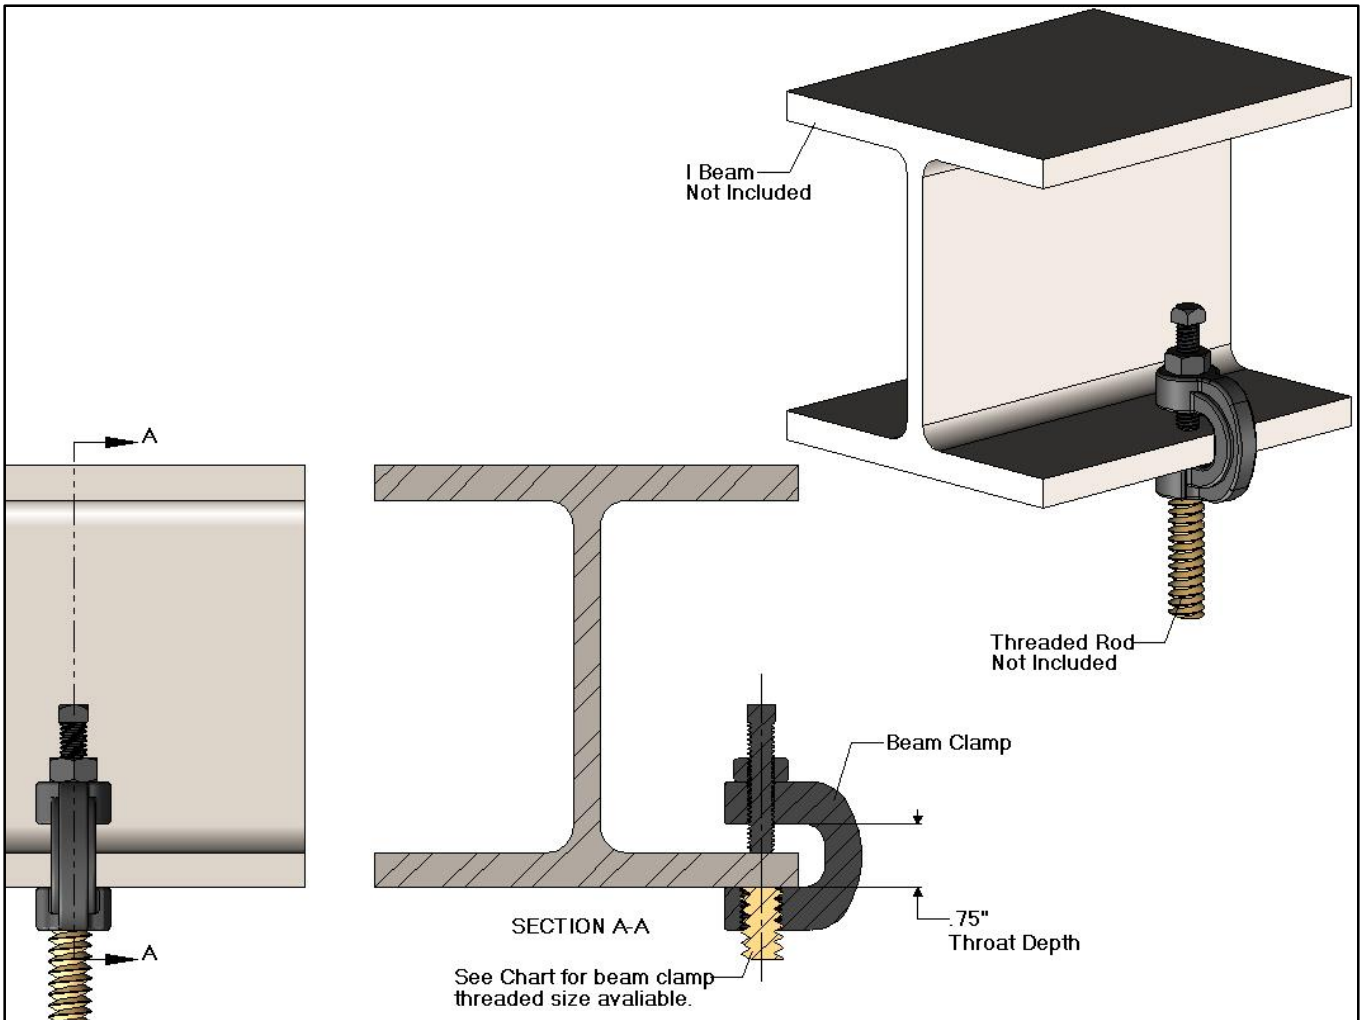

BC74xx Series - Beam Clamp Selection

BC74xx Series - Beam Clamp Selection

CSF P/N#	Capacity	Throat Depth	Description
BC7401	400 lbs.	3/4"	Beam Clamp for 3/8-16 Threaded Rod
BC7402	500 lbs.	3/4"	Beam Clamp for 1/2-13 Threaded Rod
BC7403	550 lbs.	3/4"	Beam Clamp for 5/8-11 Threaded Rod