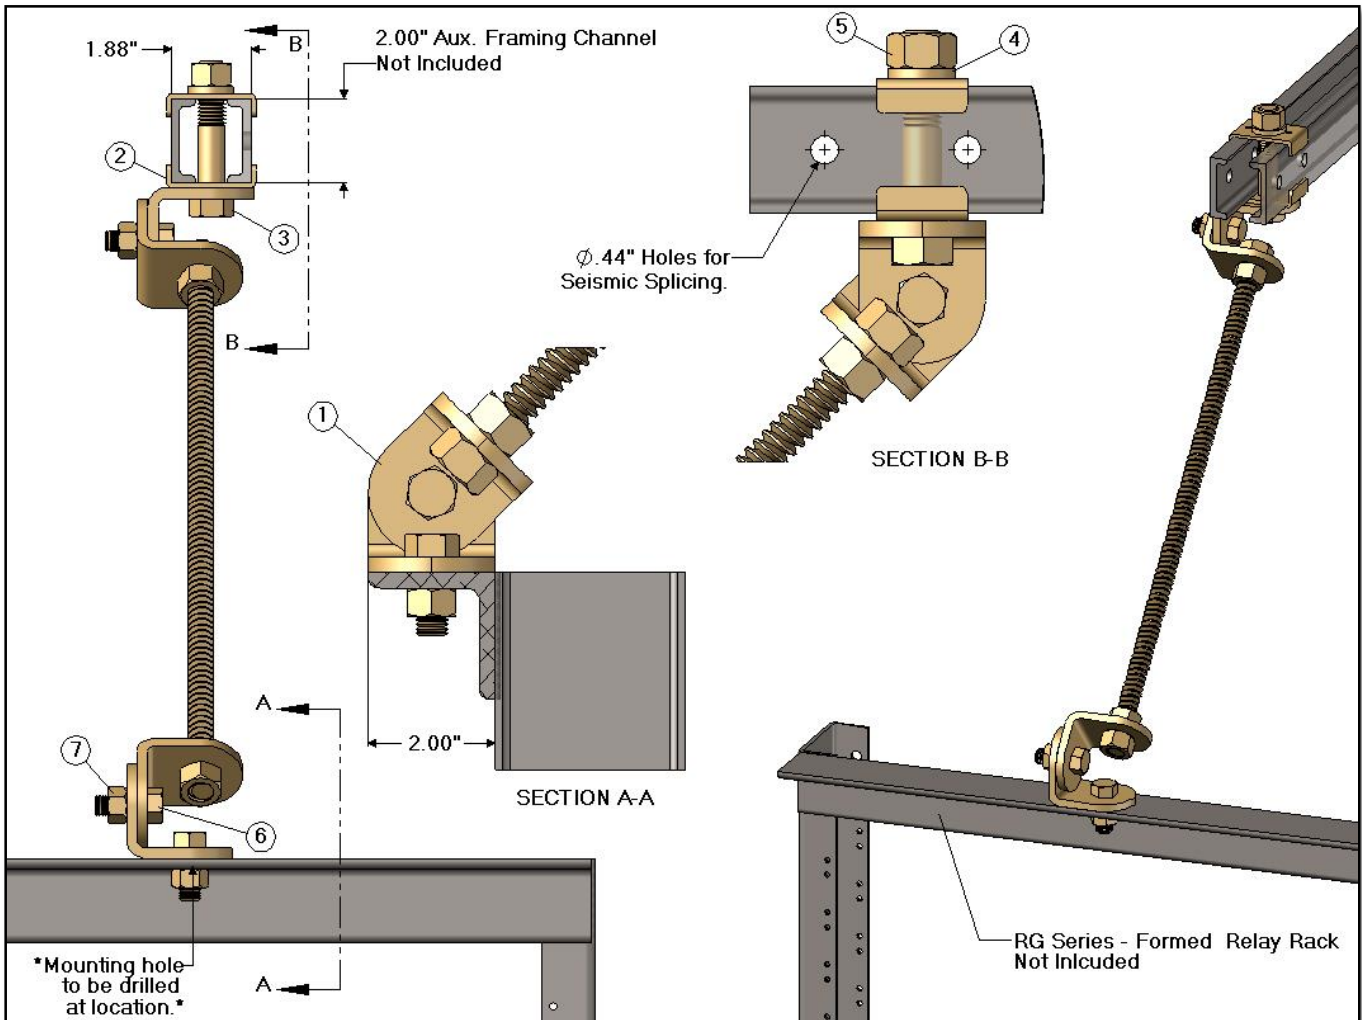

## BAF4102 - Aux. Framing Channel Brace Kit [Ceiling / Wall Angle]

BAF4102 - Aux. Framing Channel Brace Kit [Ceiling/ Wall Angle]			
Item	CSF P/N#	QTY	Description
1	BB1	4	Bracing Bracket
2	FC316	2	Framing Clip
3	HH1210	1	5/8-11 HHCS x 3.25" Length
4	LW158	1	5/8" Spring Lock Washer
5	HN148	5	5/8-11 Hex Nut
6	HH1104	3	1/2-13 HHCS x 1.25" Length
7	HN147	3	1/2-13 Hex Nut

**Notes:**

- Aux. Framing Channel - Not Included
- 5/8-11 Threaded Rod - Not Included
- RG Series - Formed Relay Rack - Not Included.
- Hardware finish is zinc yellow.