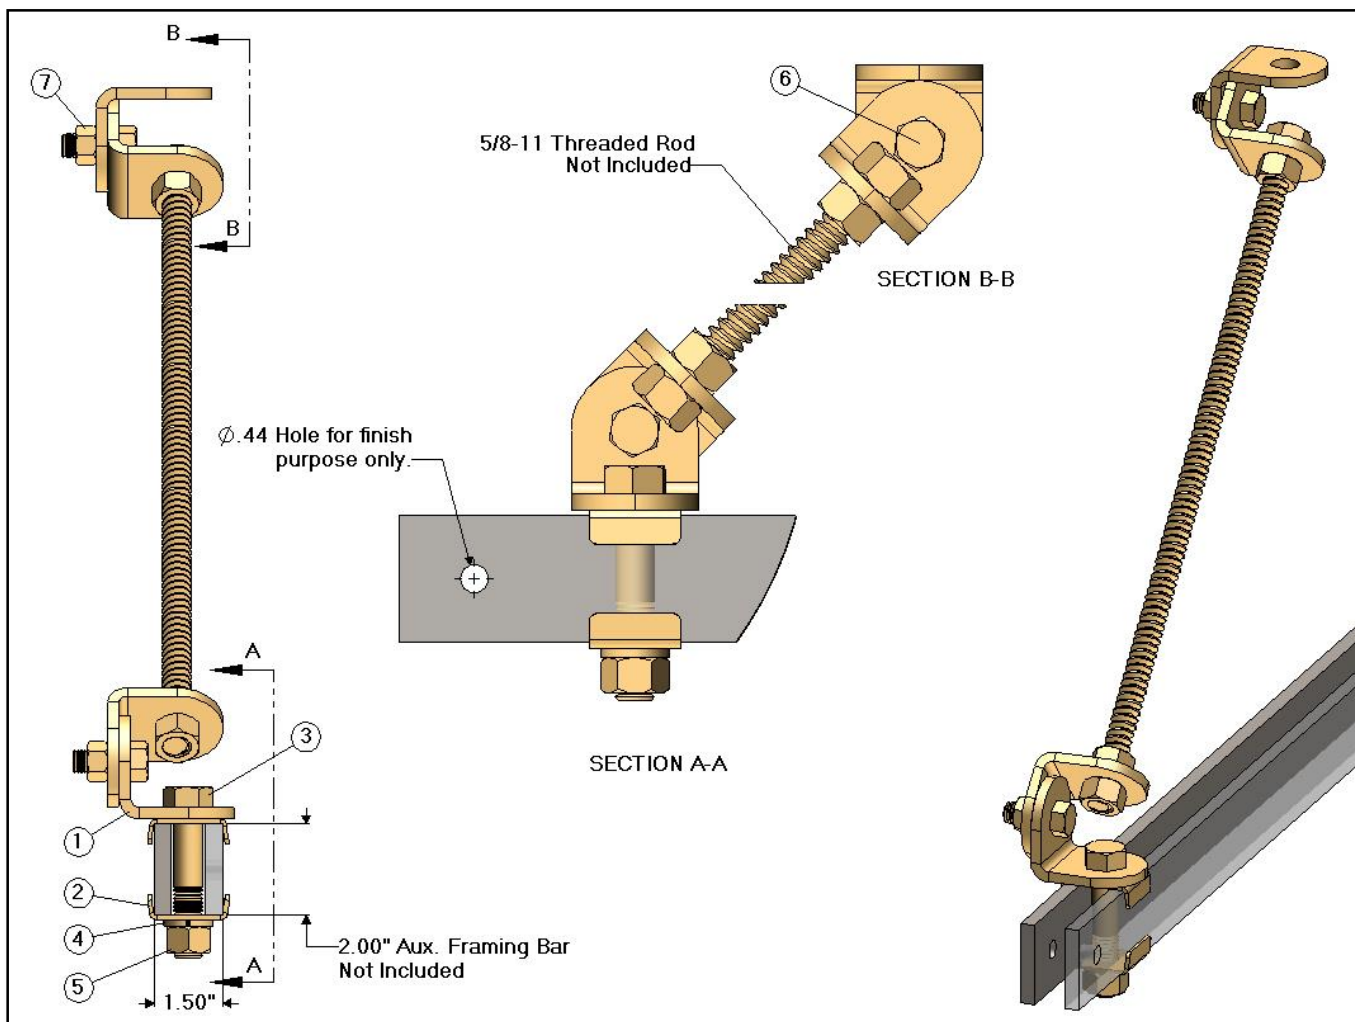

BAF4101 - Aux. Framing Bar Brace Kit [Ceiling / Wall]

BAF4101 - Aux. Framing Bar Brace Kit [Ceiling/ Wall]

Item	CSF P/N#	QTY	Description
1	BB1	4	Bracing Bracket
2	FC313	2	Framing Clip
3	HH1210	1	5/8-11 HHCS x 3.25" Length
4	LW158	1	5/8" Spring Lock Washer
5	HN148	5	5/8-11 Hex Nut
6	HH1104	2	1/2-13 HHCS x 1.25" Length
7	HN147	2	1/2-13 Hex Nut

Notes:

- Aux. Framing Bar - Not Included
- 5/8-11 Threaded Rod - Not Included
- Hardware finish is zinc yellow.

Specifications subject to change. Please contact CSF Customer Service for more information.