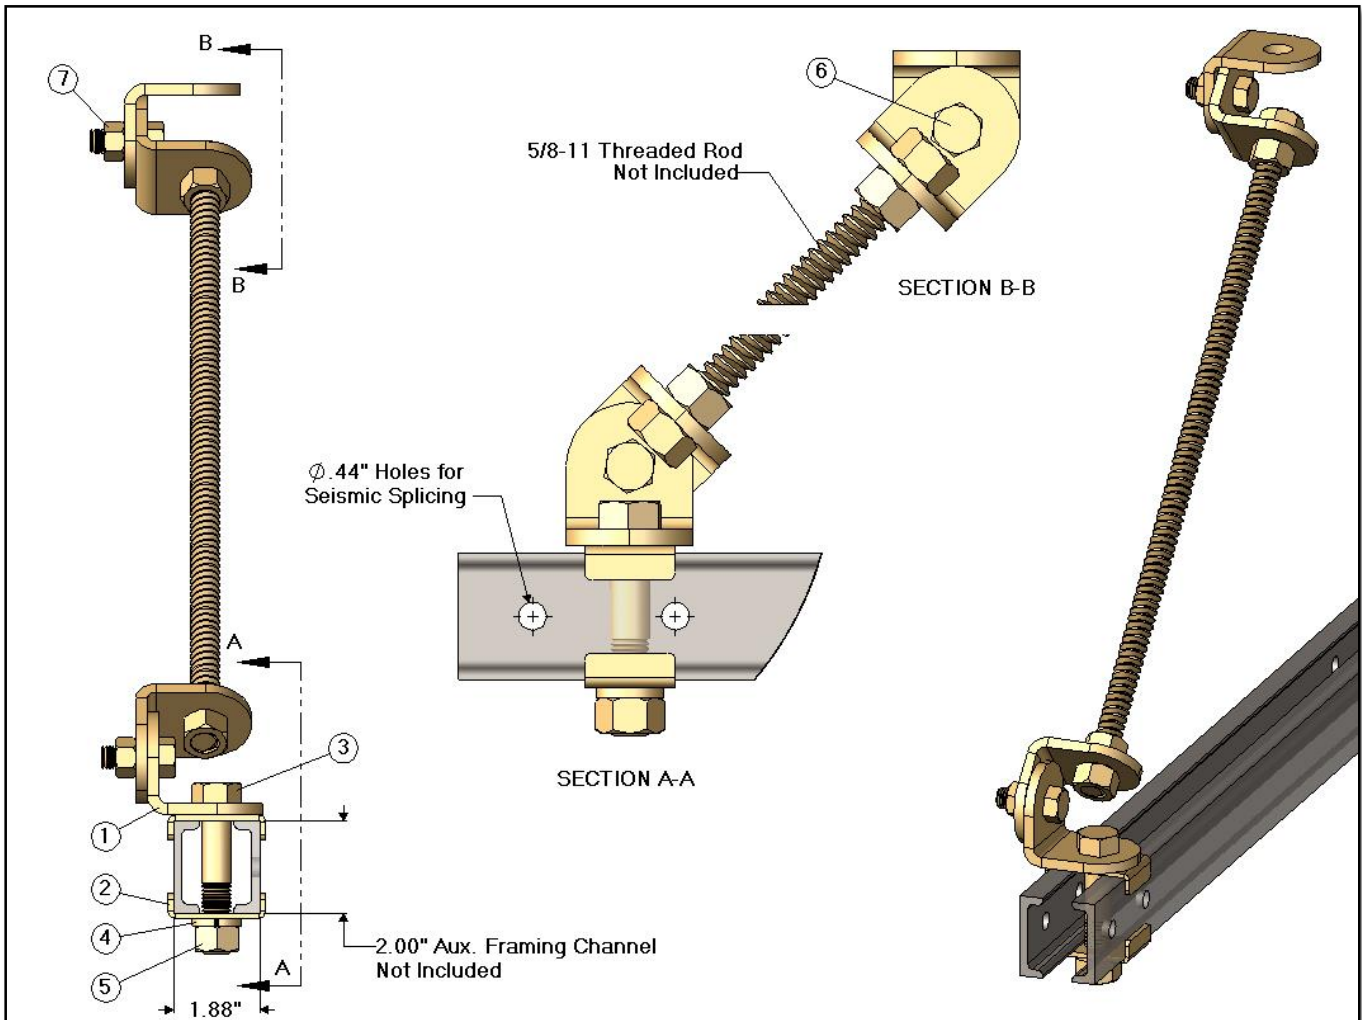

BAF4002 - Aux. Framing Channel Brace Kit [Ceiling / Wall]

BAF4002 - Aux. Framing Channel Brace Kit [Ceiling/ Wall]

Item	CSF P/N#	QTY	Description
1	BB1	4	Bracing Bracket
2	FC316	2	Framing Clip
3	HH1210	1	5/8-11 HHCS x 3.25" Length
4	LW158	1	5/8" Spring Lock Washer
5	HN148	5	5/8-11 Hex Nut
6	HH1104	2	1/2-13 HHCS x 1.25" Length
7	HN147	2	1/2-13 Hex Nut

Notes:

- Aux. Framing Channel - Not Included
- 5/8-11 Threaded Rod - Not Included
- Hardware finish is zinc yellow.

Specifications subject to change. Please contact CSF Customer Service for more information.