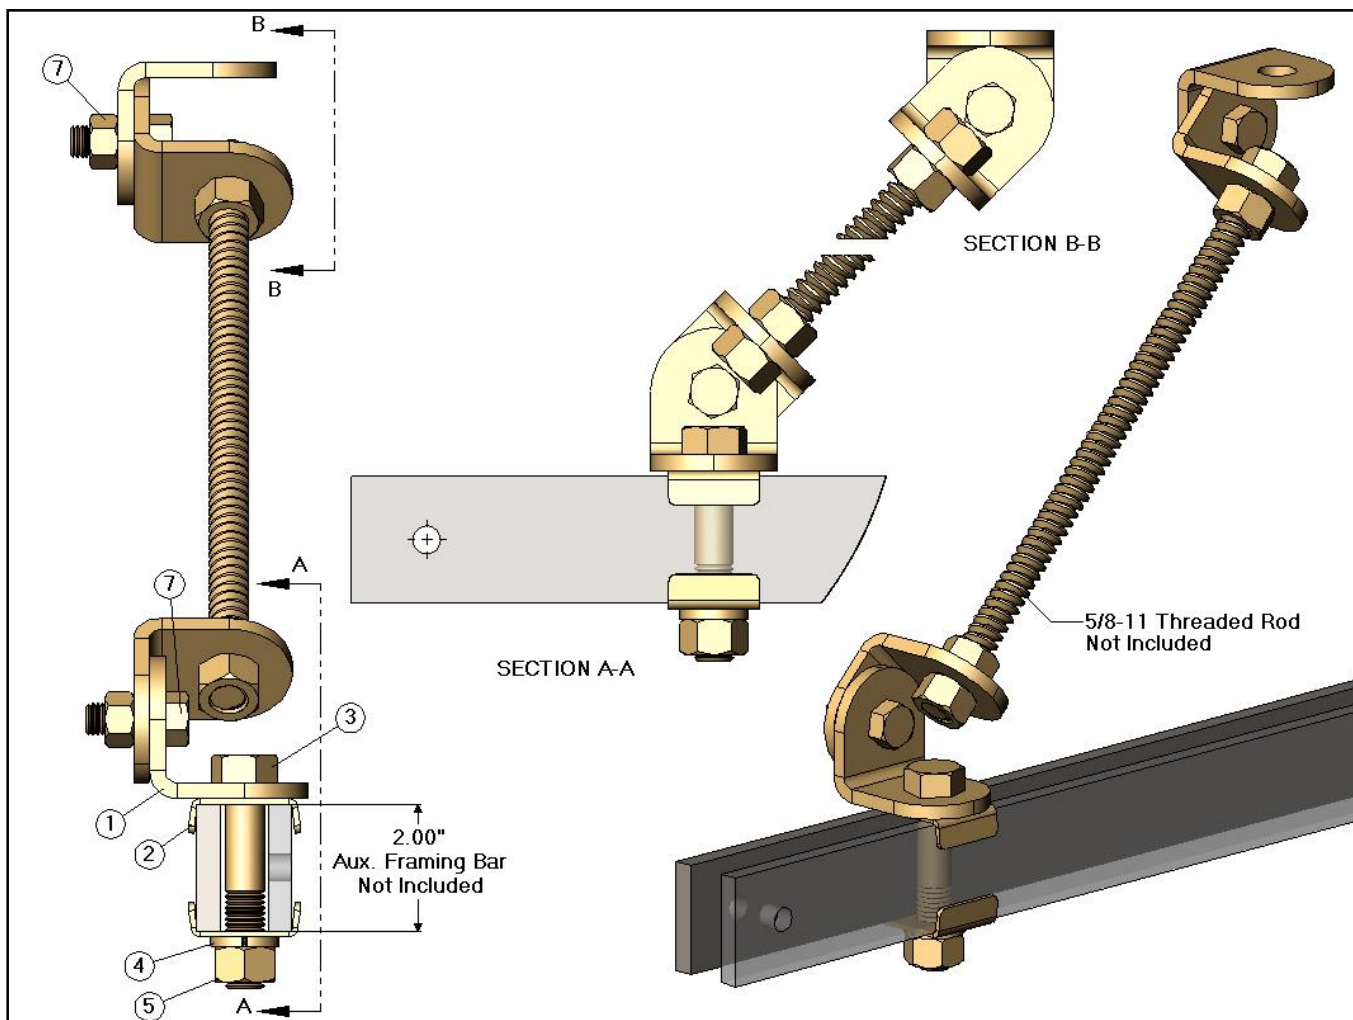

BAF4001 - Aux. Framing Bar Brace Kit [Ceiling / Wall]

BAF4001 - Aux. Framing Bar Brace Kit [Ceiling/Wall]

Item	CSF P/N#	QTY	Description
1	BB1	4	Bracing Bracket
2	FC313	2	Framing Clip
3	HH1210	1	5/8-11 HHCS x 3.25" Length
4	LW158	1	5/8" Spring Lock Washer
5	HN148	5	5/8-11 Hex Nut
6	HH1104	2	1/2-13 HHCS x 1.25" Length
7	HN147	2	1/2-13 Hex Nut

Notes:

- Aux. Framing Bar - Not Included
- 5/8-11 Threaded Rod - Not Included
- Hardware finish is zinc yellow.

Specifications subject to change. Please contact CSF Customer Service for more information.