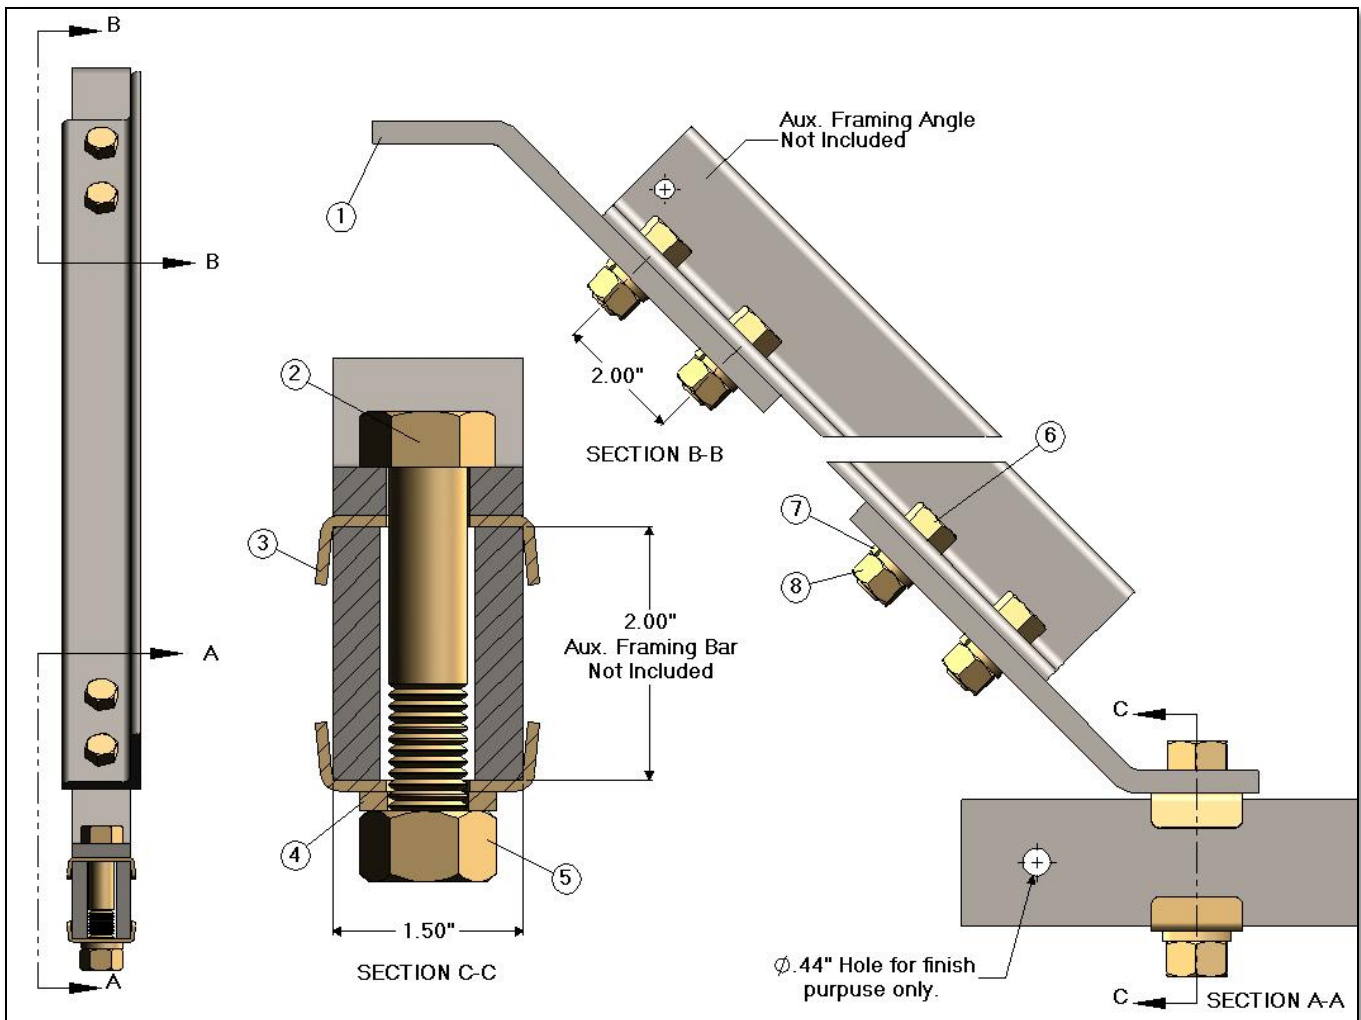

BAF3801 - Aux. Framing Bar Brace Kit

BAF3801 - Aux. Framing Bar Brace Kit

Item	CSF P/N#	QTY	Description
1	A1690	2	Support Bracket
2	HH1210	1	5/8-11 HHCS x 3.25" Length
3	FC313	2	Framing Clip
4	LW158	1	5/8" Spring Lock Washer
5	HN148	1	5/8-11 Hex Nut
6	HH1104	4	1/2-13 HHCS x 1.25" Length
7	LW157	4	1/2" Spring Lock Washer
8	HN147	4	1/2-13 Hex Nut

Notes:

- Aux. Framing Angle - Not Included
- Aux. Framing Bar - Not Included
- Hardware finish is zinc yellow.

Specifications subject to change. Please contact CSF Customer Service for more information.