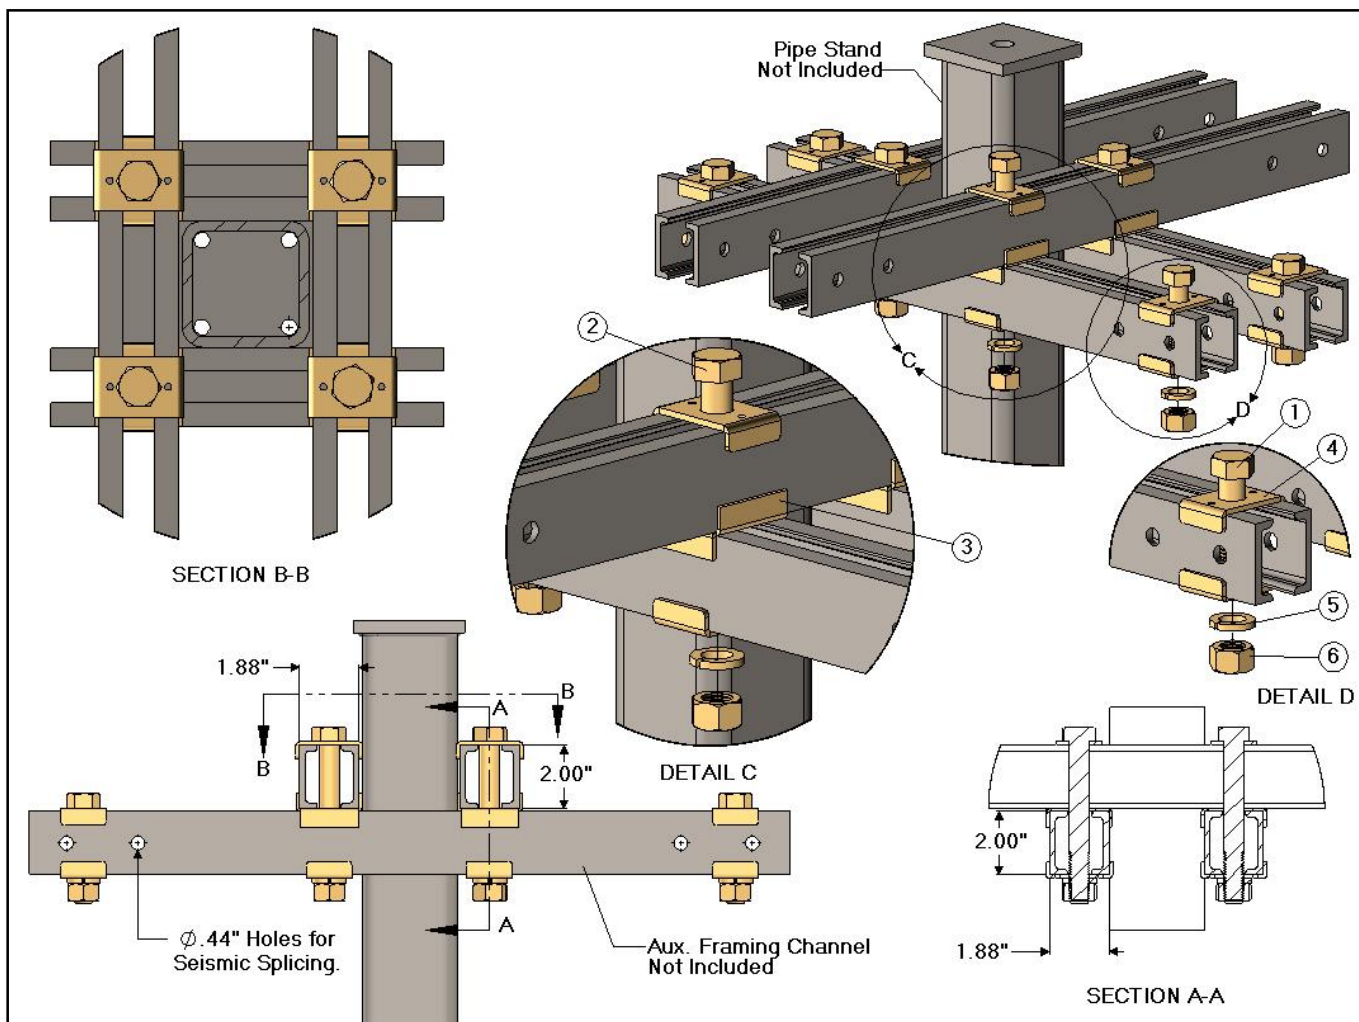

BAF3102 - Aux. Framing Channel Brace Kit to Columns

BAF3102 - Aux. Framing Channel Brace Kit to Columns

Item	CSF P/N#	QTY	Description
1	HH1209	4	5/8-11 HHCS x 3.00" Length
2	HH1215	4	5/8-11 HHCS x 5.00" Length
3	FC326	4	Cross Over Framing Clip
4	FC316	16	Framing Clip
5	LW158	8	5/8" Spring Lock Washer
6	HN148	8	5/8-11 Hex Nut

Notes:

- Aux. Framing Channel - Not Included
- Pipe Stand - Not Included
- Hardware finish is zinc yellow.

Specifications subject to change. Please contact CSF Customer Service for more information.