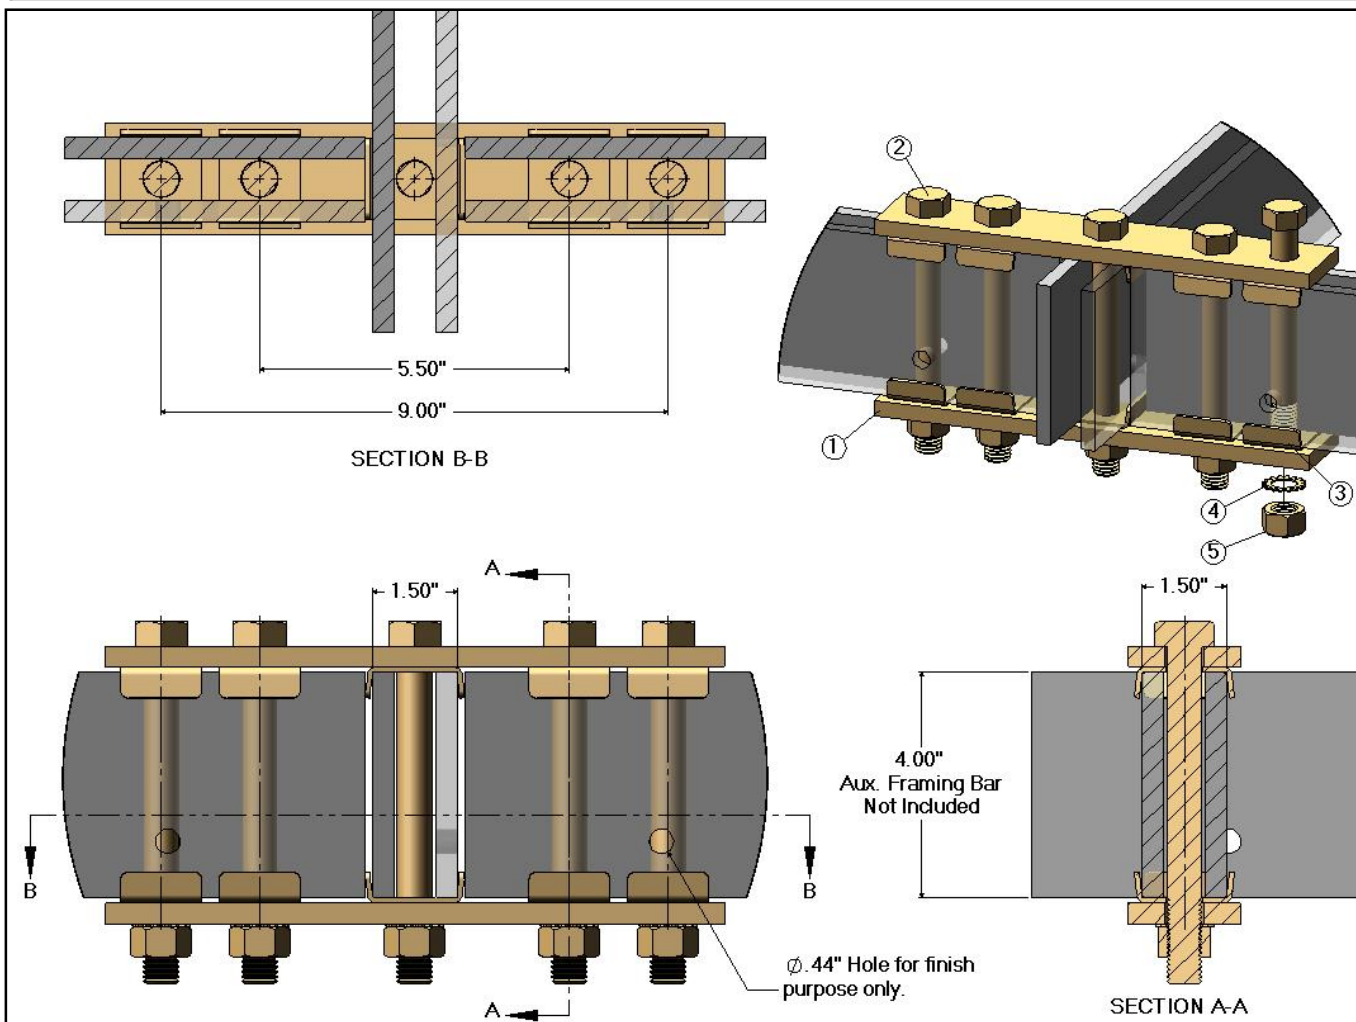

AFJ2502C - Aux. Framing Bar "X" Junction Kit

AFJ2502C Aux. Framing Bar "X" Junction Kit			
Item	CSF P/N#	QTY	Description
1	A8956	2	Junction Bracing Bar
2	HH1217	5	5/8-11 HHCS x 6.00" Length
3	FC313	10	Framing Clip
4	LWE158	5	5/8" External Tooth Lock Washer
5	HN148	5	5/8-11 Hex Nut

Notes:

- 4.00" Aux. Framing Bar - Not Included
- Hardware finish is zinc yellow.

Specifications subject to change. Please contact CSF Customer Service for more information.