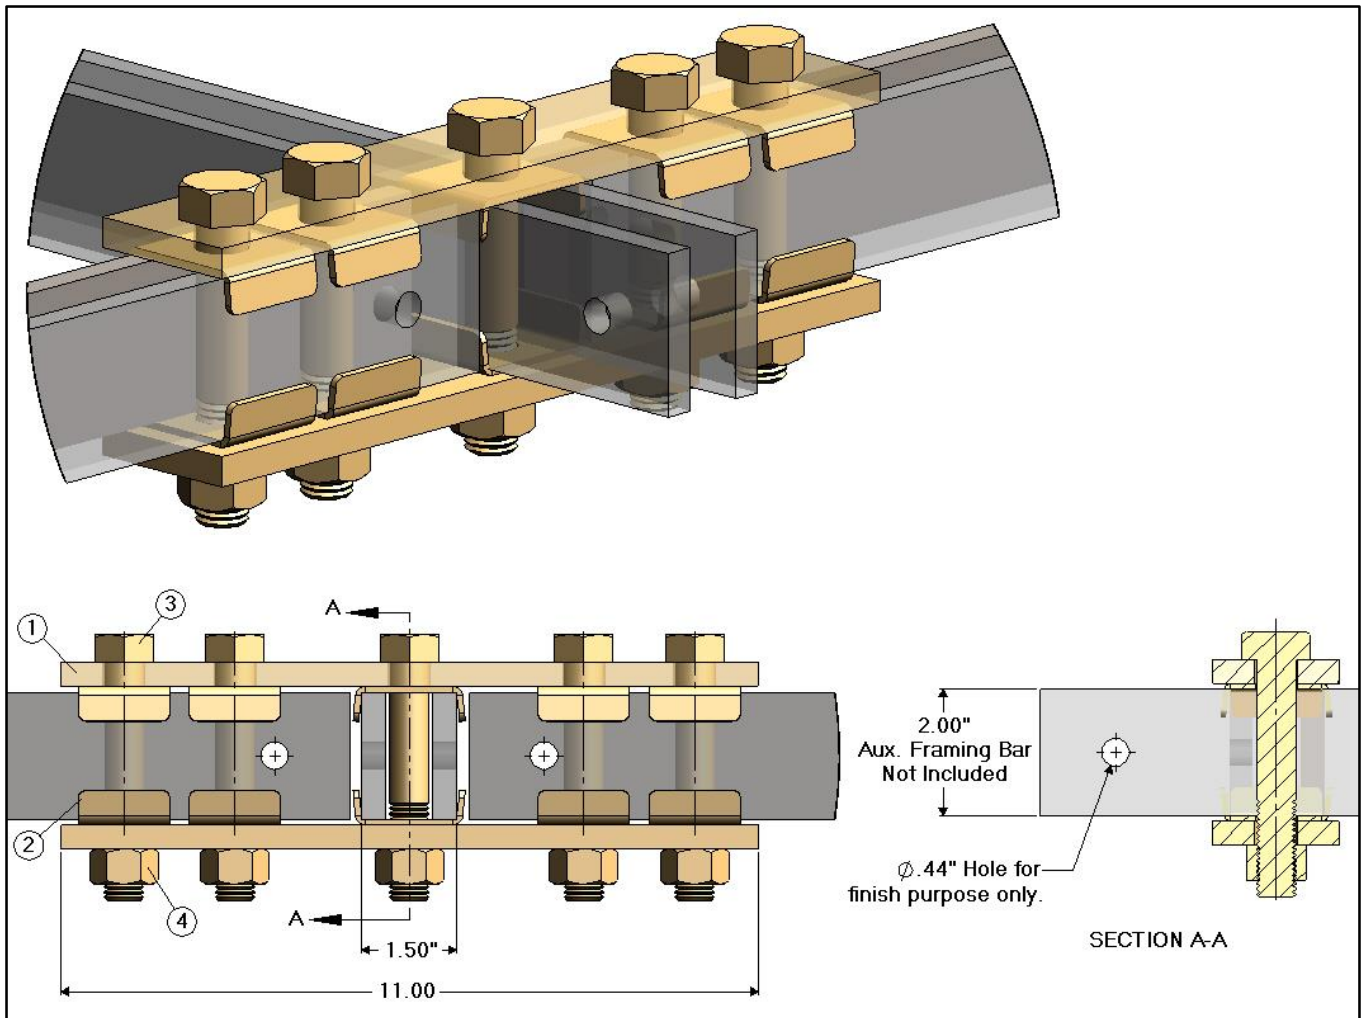

AFJ2403 - Aux. Framing Bar "X" Junction Kit

AFJ2403 Aux. Framing Bar "X" Junction Kit			
Item	CSF P/N#	QTY	Description
1	A8956	2	Junction Bracing Bar
2	FC313	10	Framing Clip
3	HH1212	5	5/8-11 HHCS x 3.75" Length
4	HN148	5	5/8" Hex Nut

Notes:

- Aux. Framing Bar - Not Included
- Hardware finish is zinc yellow.

Specifications subject to change. Please contact CSF Customer Service for more information.