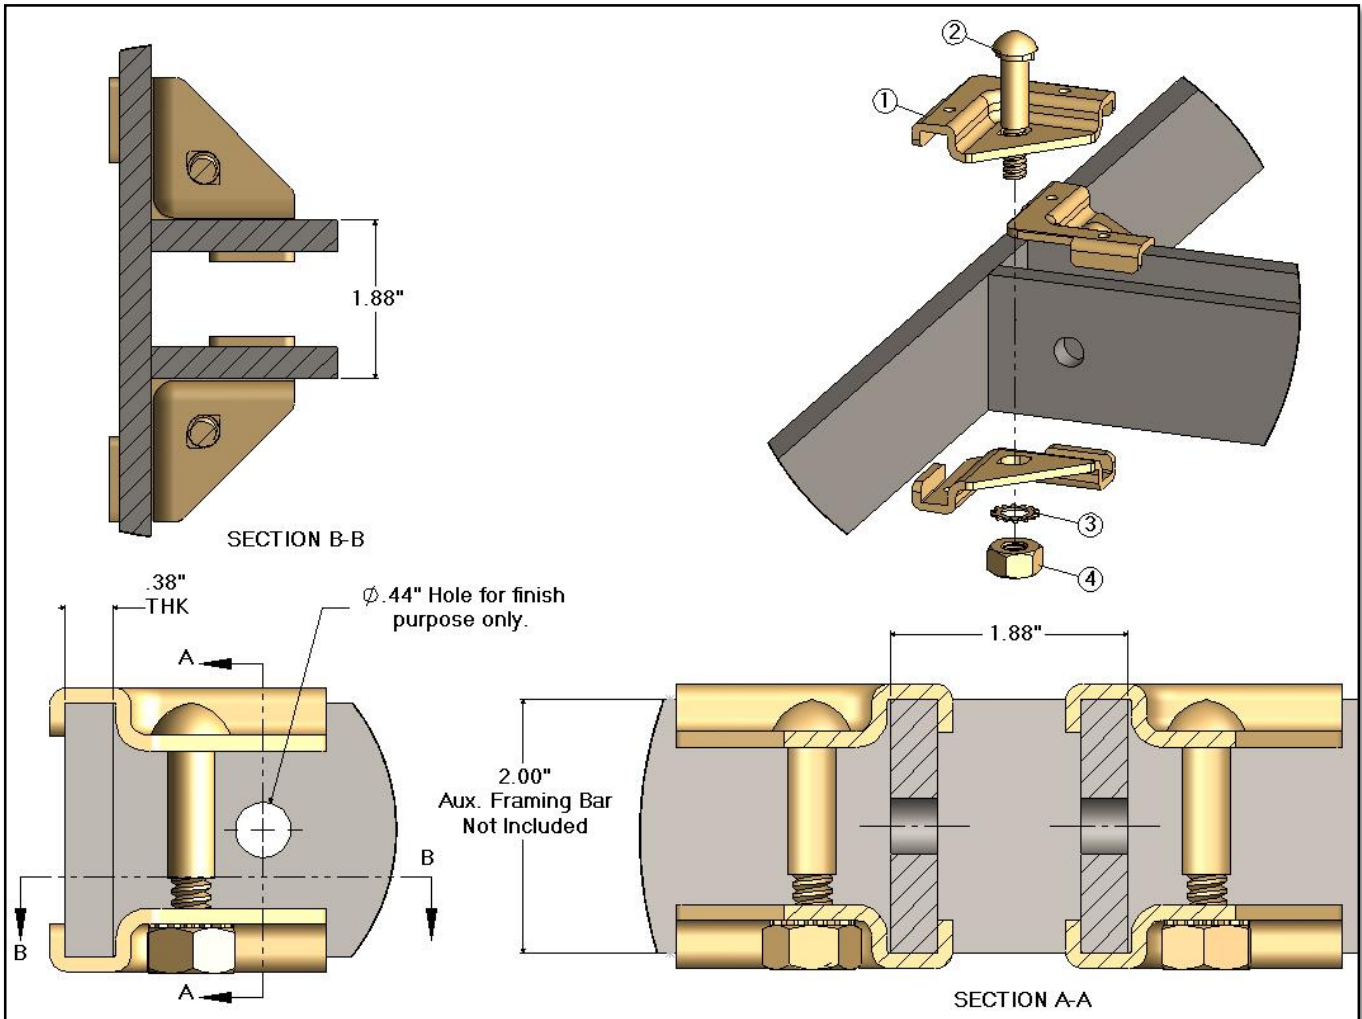

AFJ2401 - Aux. Framing Bar "T" Junction w/ CC22 Kit

AFJ2401 Aux. Framing Bar "T" Junction w/ CC22 Kit			
Item	CSF P/N#	QTY	Description
1	CC	4	Corner Clamp Bracket
2	CB170	2	3/8-16 Carriage Bolt
3	LWE156	2	3/8" External Tooth Lock Washer
4	HN146	2	3/8-16 Hex Nut

Notes:

- Aux. Framing Bar - Not Included
- Hardware finish is zinc yellow.

Specifications subject to change. Please contact CSF Customer Service for more information.