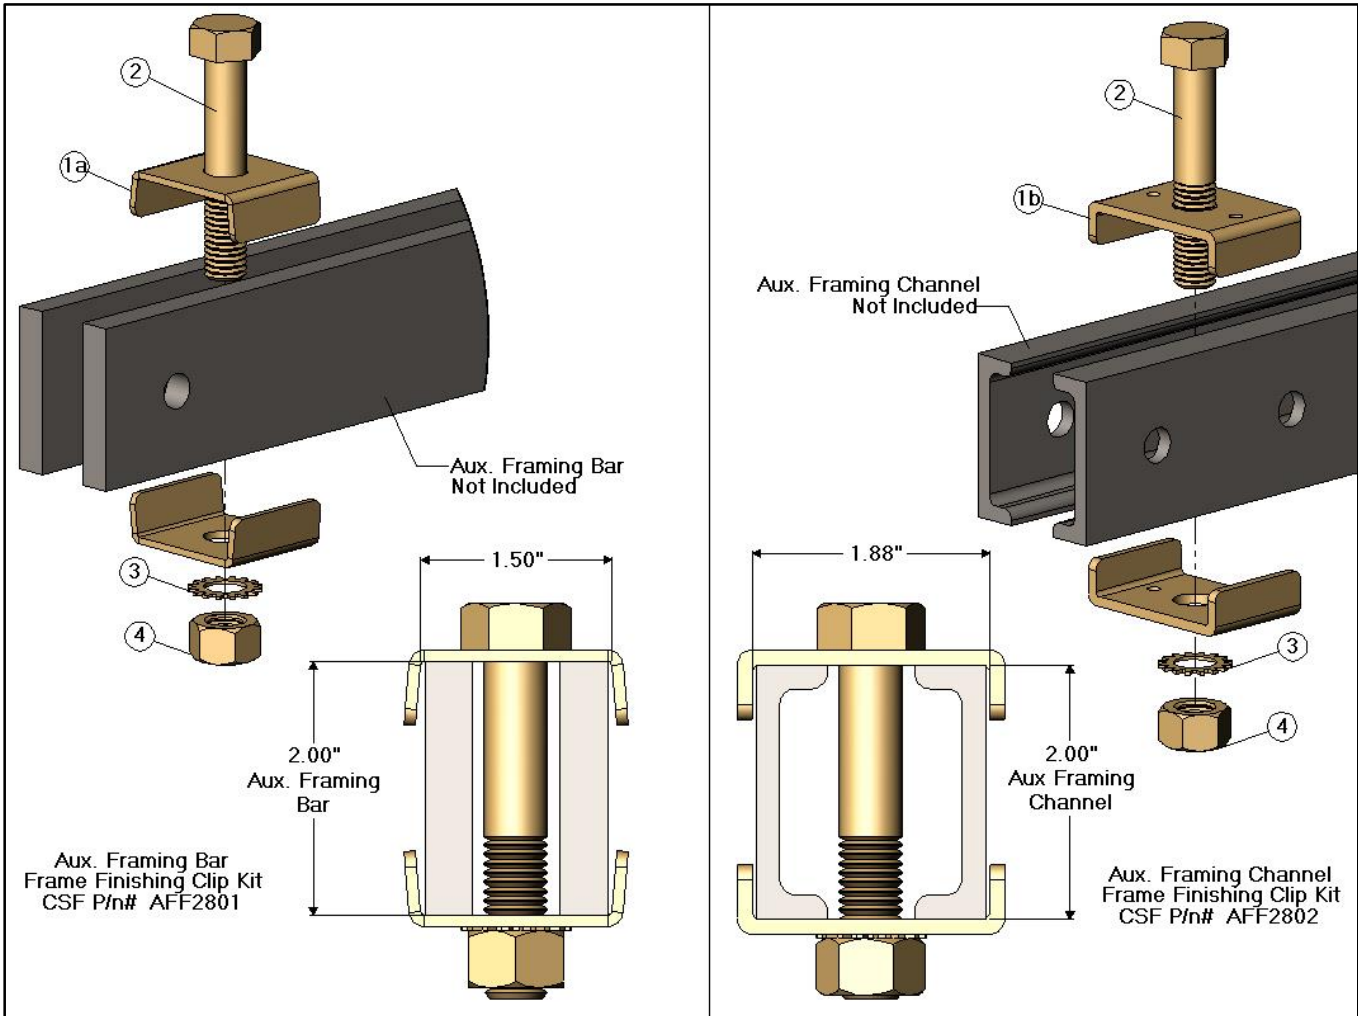

AFF280x Series - Aux. Framing Finish Clip Kit

AFF280x Series - Aux. Framing Finish Clip Kit

Item	CSF P/N#	AFF2801 Aux. Bar QTY	AFF2802 Aux. Channel QTY	Description
1a	FC312	2	0	Aux. Framing Bar Clip
1b	FC315	0	2	Aux. Framing Channel Clip
2	HH1110	1	1	1/2-13 HHCS x 2.75" Lg.
3	LWE157	1	1	1/2" External Tooth Lock Washer
4	HN147	1	1	1/2-13 Hex Nut

Notes:

- Finish: zinc yellow
- All hardware is zinc yellow
- Aux. Framing Bar or Channel - Not Included

Specifications subject to change. Please contact CSF Customer Service for more information.