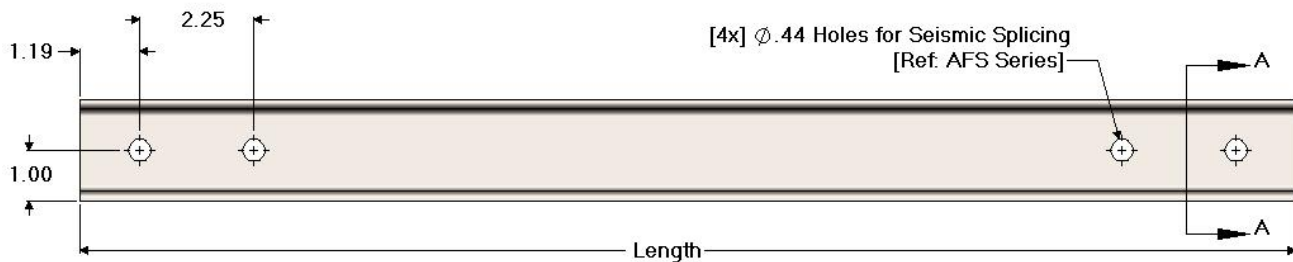

AFC22xx Series - Aux. Framing Channel - 2.00" X 9/16" X 3/16" Thickness

AFC22xx Series - Aux. Framing Channel	
CSF P/N#	Length
AFC2201	2'-0"
AFC2202	4'-0"
AFC2203	6'-0"
AFC2204	8'-0"
AFC2205	10'-0"
AFC2206	12'-0"
AFC2207	14'-0"
AFC2208	16'-0"
AFC2210	20'-0"

Note:

- This product color defaults to DG, other colors available upon request.
- See color chart
- For Seismic Splicing reference AFS Series.

Specifications subject to change. Please contact CSF Customer Service for more information.