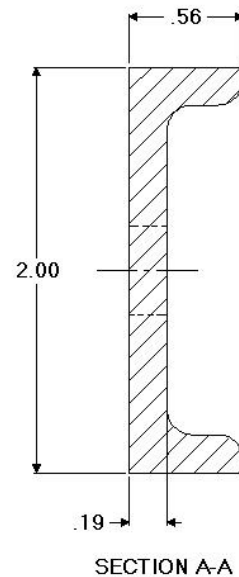

AFC22xx Series - Aux. Framing Channel - 2.00" X 9/16" X 3/16" Thickness

AFC22xx Series - Aux. Framing Channel	
CSF P/N#	Length
AFC2201	2'-0"
AFC2202	4'-0"
AFC2203	6'-0"
AFC2204	8'-0"
AFC2205	10'-0"
AFC2206	12'-0"
AFC2207	14'-0"
AFC2208	16'-0"
AFC2210	20'-0"