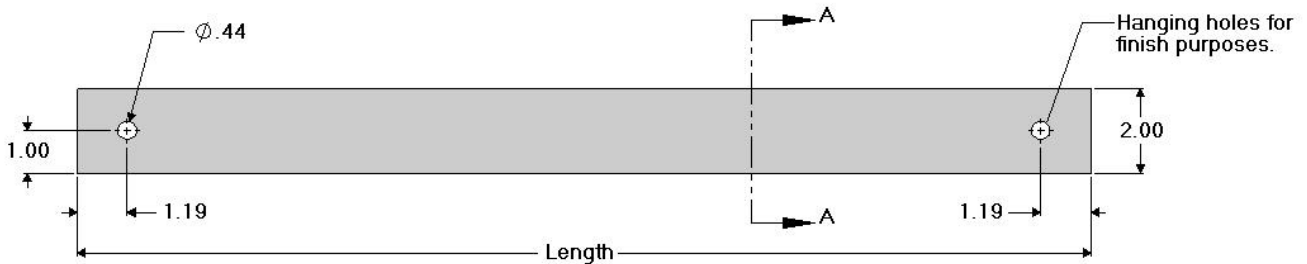

AFB21xx Series - Aux. Framing Bar - 2.00" X 3/8" THK

AFB21xx Series - Aux. Framing Bar	
CSF P/N#	Length
AFB2101	2'-0"
AFB2102	4'-0"
AFB2103	6'-0"
AFB2104	8'-0"
AFB2105	10'-0"
AFB2106	12'-0"
AFB2107	14'-0"

Note:
 - This product color defaults to DG, other colors available upon request.
 - See color chart
 - Hanging holes for finish purposes only.

Specifications subject to change. Please contact CSF Customer Service for more information.