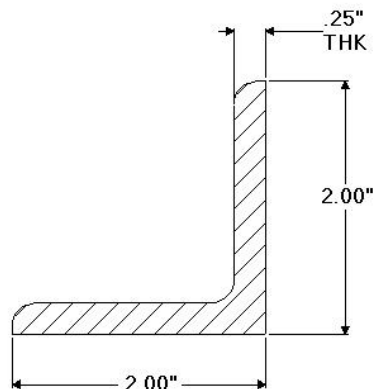

AFA34xx Series - Aux. Framing Angle - 2.00" x 2.00" x 1/4" THK

SECTION A-A

AFA34xx Series Aux. Framing Angle	
CSF P/N#	Length
AFA3401	2'-0"
AFA3402	4'-0"
AFA3403	6'-0"
AFA3404	8'-0"
AFA3405	10'-0"

Note:

- Hanging Holes for finishing purposes only.
- This product color defaults to DG, other colors available upon request. See color chart.
- Lengths over 120.00" available.