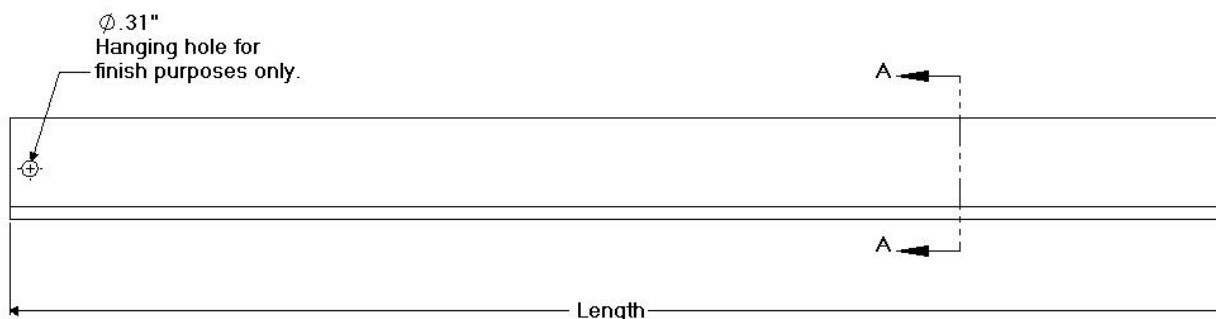

AFA34xx Series - Aux. Framing Angle - 2.00" x 2.00" x 1/4" THK

SECTION A-A

AFA34xx Series Aux. Framing Angle	
CSF P/N#	Length
AFA3401	2'-0"
AFA3402	4'-0"
AFA3403	6'-0"
AFA3404	8'-0"
AFA3405	10'-0"

Note:

- Hanging Holes for finishing purposes only.
- This product color defaults to DG, other colors available upon request. See color chart.
- Lengths over 120.00" available.