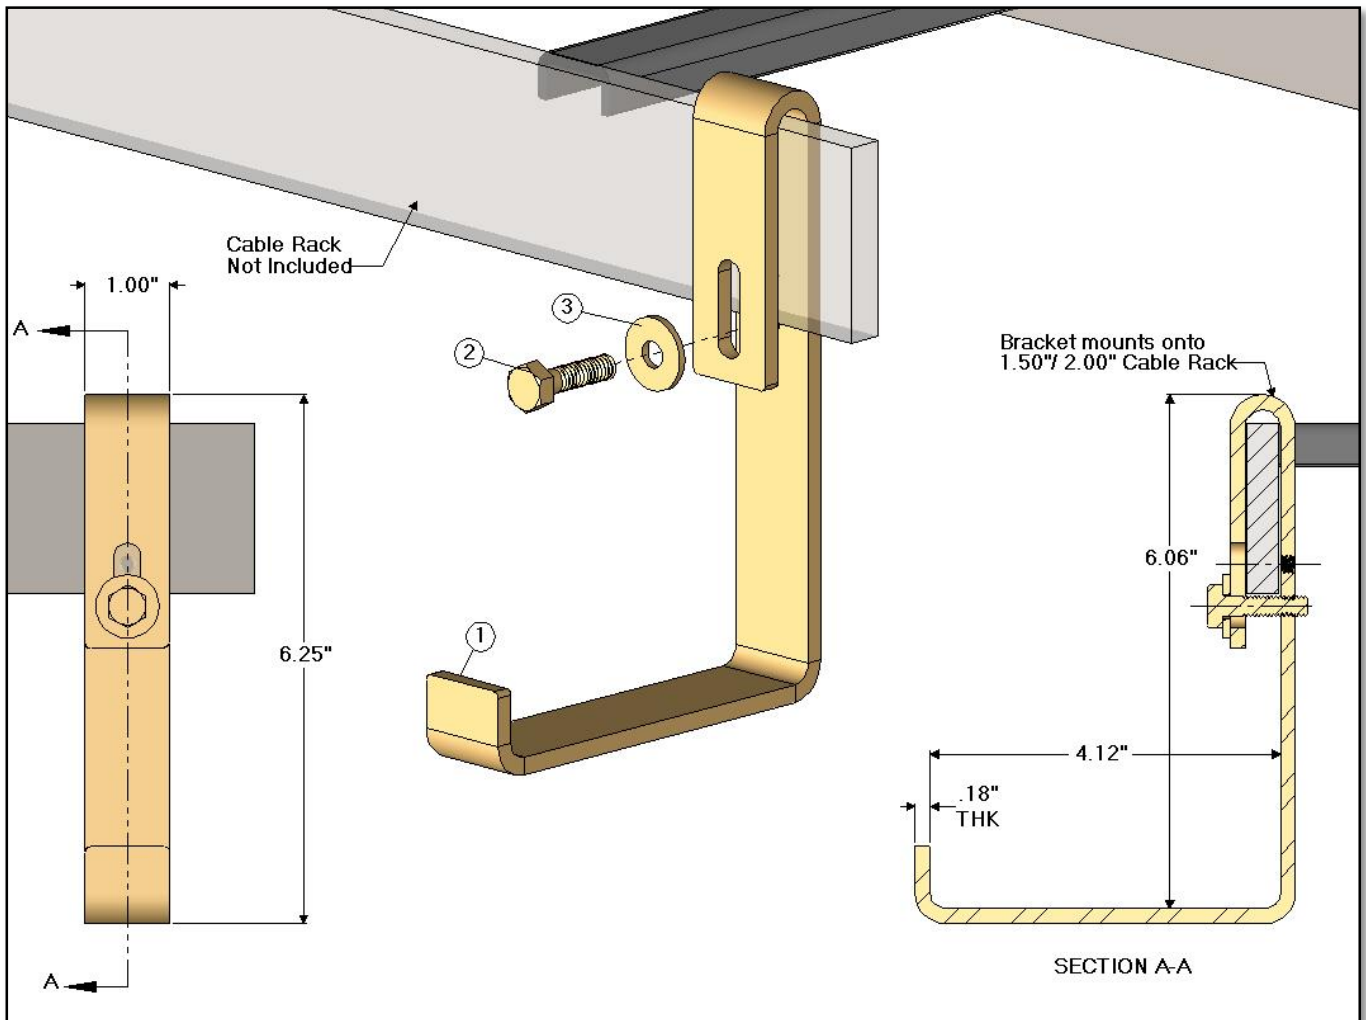

## ACB6R - Aux. Cable Bracket - Reversed

## ACB6R - Aux. Cable Bracket - Reverse

Item	CSF P/N#	Description
1	ACB6R	Aux. Cable Bracket - Reversed
2	HH0605	1/4-20 x 1.00" Length - Hex Head Cap Screw
3	FW164	1/4" Flat Washer

**Notes:**

- Finish Codes: zinc yellow
- Also available [DG] Telephone Gray
- ACB6R mounts onto 1.50"/ 2.00" Cable Rack
- Mounting Hardware included.
- Cable Rack - Not Included