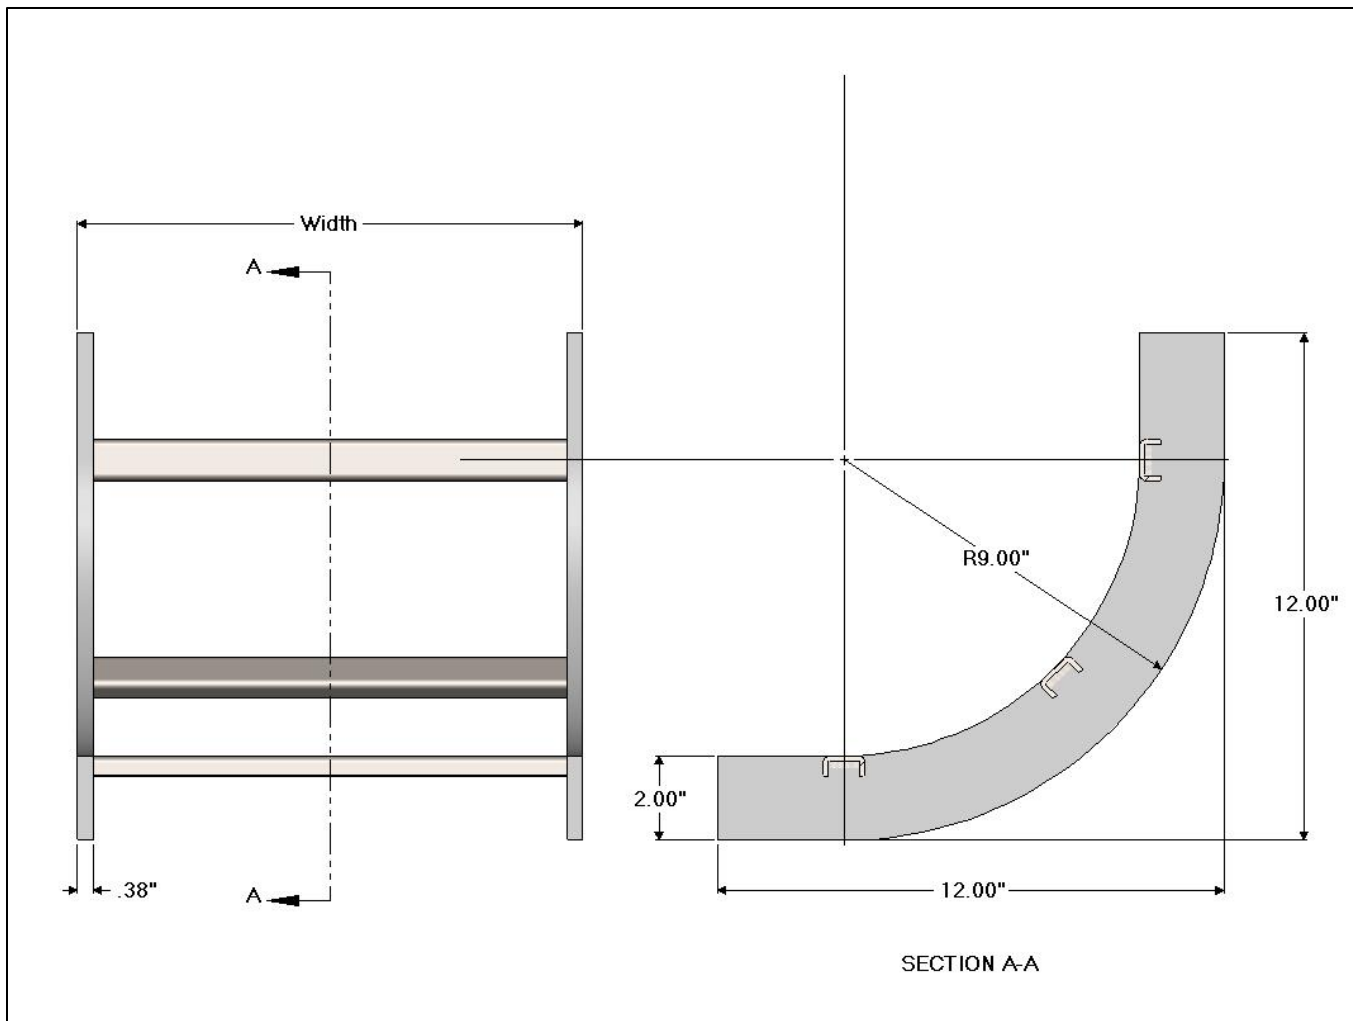

214xx Series - 2.00" Solid Bar 90 Degree Inside Cable Rack

214xx Series 2.00" Solid Bar 90 Degree Inside Cable Rack	
CSF P/N#	Width
21405xx	5.00"
21406xx	6.00"
21409xx	9.00"
21410xx	10.00"
21412xx	12.00"
21415xx	15.00"
21418xx	18.00"

214xx Series 2.00" Solid Bar 90 Degree Inside Cable Rack	
CSF P/N#	Width
21420xx	20.00"
21424xx	24.00"
21425xx	25.00"
21430xx	30.00"
21436xx	36.00"

Notes:

- Zinc and yellow plating is UL grounding conductor.
- Alternate cross members have reinforcing rib on 25.00" width and up.
- Other widths and finishes available upon request.
- Certain sizes subject to minimum order quantities and longer lead times.