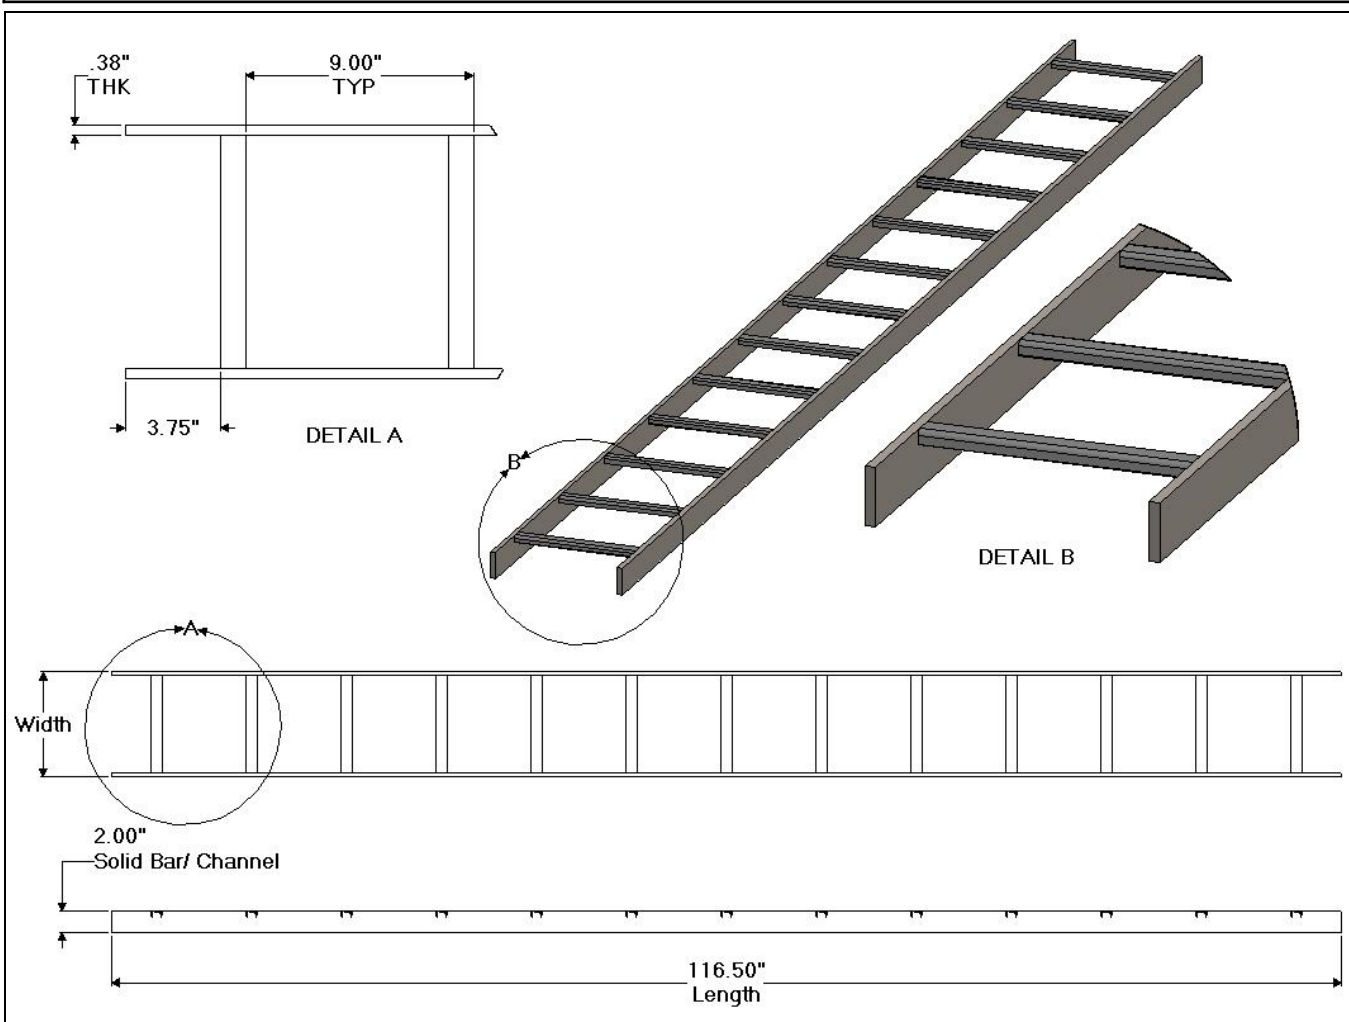

## 210xx Series - 2.00" Cable Rack Solid Bar/ Channel

| 210xx Series<br>2.00" Cable Rack Solid Bar/ Channel |                  |
|---|------------------|
| CSF P/N#  | Cable Rack Width |
| 21005   | 5.00"            |
| 21006   | 6.00"            |
| 21009   | 9.00"            |
| 21010   | 10.00"           |
| 21012   | 12.00"           |
| 21015   | 15.00"           |
| 21018   | 18.00"           |
| 21020   | 20.00"           |

| 210xx Series<br>2.00" Cable Rack Solid Bar/ Channel |                  |
|---|------------------|
| CSF P/N#  | Cable Rack Width |
| 21024   | 24.00"           |
| 21025   | 25.00"           |
| 21030   | 30.00"           |
| 21036   | 36.00"           |

**Notes:**

- Alternate cross members have reinforcing rib on 25.00" width and up.
- This product color defaults to DG, other colors available upon request.
- Other widths available upon request.
- Cable Racks are 116.50" in length.