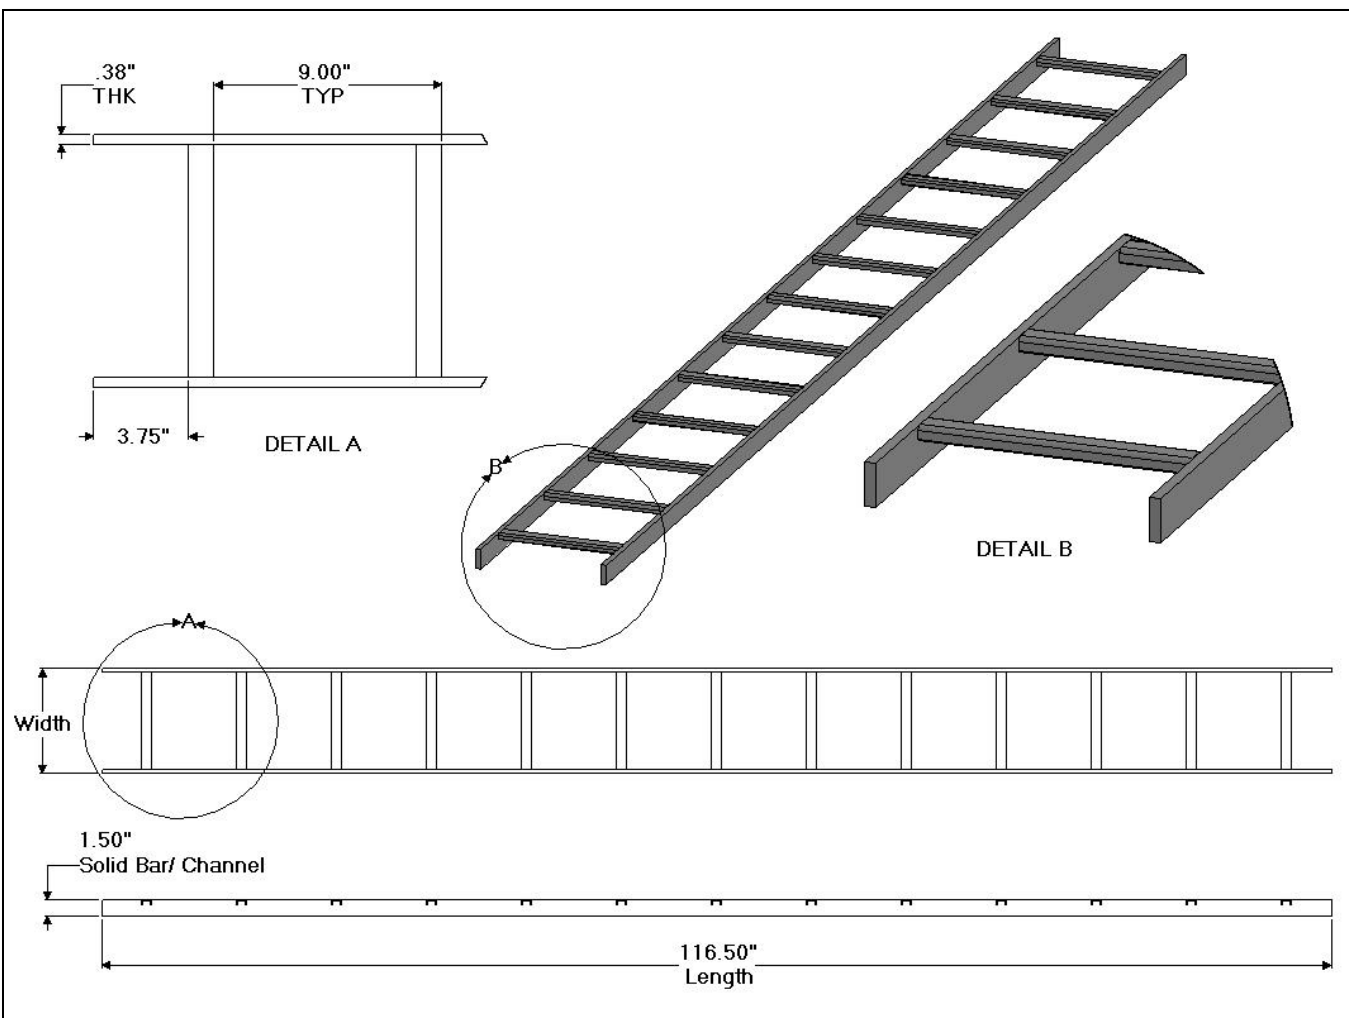

110xx Series - 1.50" Cable Rack Solid Bar/ Channel

110xx Series 1.50" Cable Rack Solid Bar/ Channel	
CSF P/N#	Cable Rack Width
11005	5.00"
11006	6.00"
11009	9.00"
11010	10.00"
11012	12.00"
11015	15.00"
11018	18.00"

110xx Series 1.50" Cable Rack Solid Bar/ Channel	
CSF P/N#	Cable Rack Width
11020	20.00"
11024	24.00"
11025	25.00"
11030	30.00"
11036	36.00"

Notes:

- Alternate cross members have reinforcing rib on 25.00" width and up.
- This product color defaults to DG, other colors available upon request.
- Other widths available upon request.
- Cable Racks are 116.50" in length.