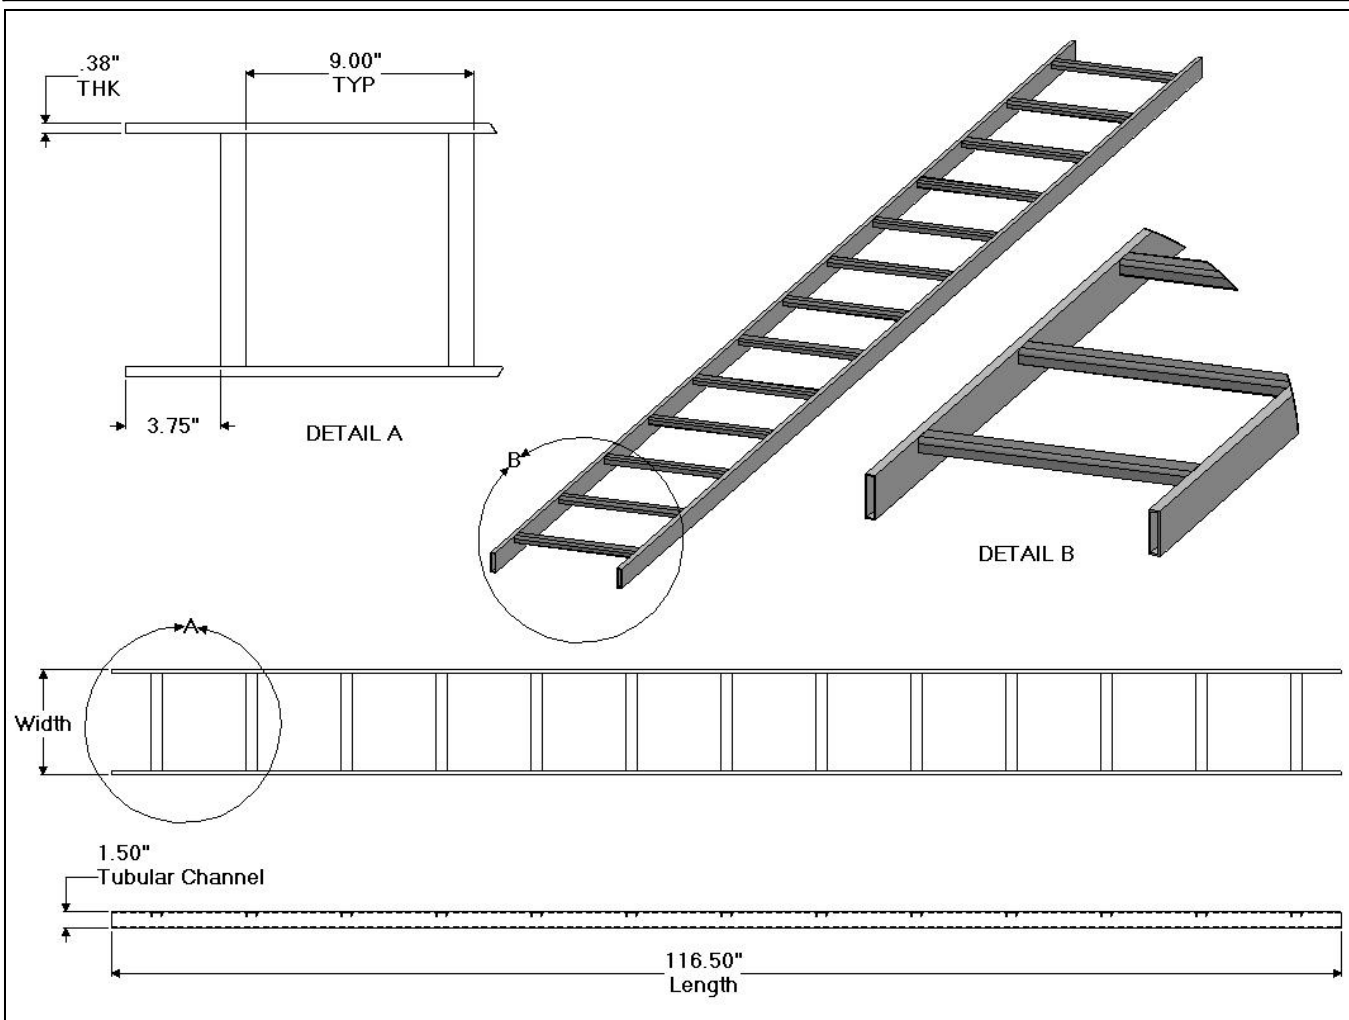

100xx Series - 1.50" Cable Rack Tubular Channel

100xx Series 1.50" Cable Rack Tubular Channel	
CSF P/N#	Cable Rack Width
10005	5.00"
10006	6.00"
10009	9.00"
10010	10.00"
10012	12.00"
10015	15.00"
10018	18.00"
10020	20.00"

100xx Series 1.50" Cable Rack Tubular Channel	
CSF P/N#	Cable Rack Width
10024	24.00"
10025	25.00"
10030	30.00"
10036	36.00"

Notes:

- Alternate cross members have reinforcing rib on 25.00" width and up.
- This product color defaults to DG, other colors available upon request.
- Other widths available upon request.
- Cable Racks are 116.50" in length.